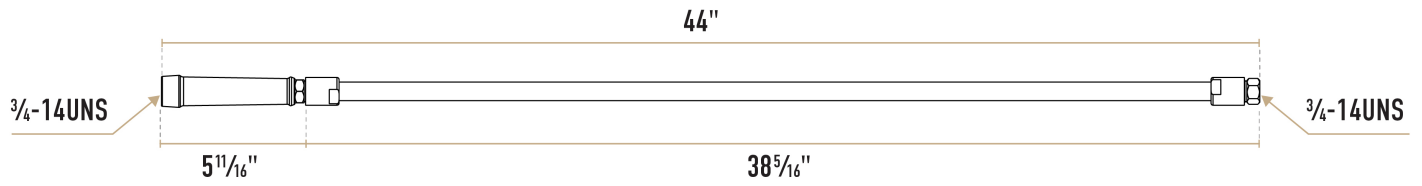

Waterloo 44" Pre-Rinse Faucet Hose with Handle

#750PRH44

Item #: 750PRH44 Qty: _____

Project: _____

Approval: _____ Date: _____

Features

- Direct replacement for original part
- 44" long
- 8" navy handle grip included

Certifications

 CSA, US and Canada  NSF Listed

Technical Data

Features	ASME A112.18.1-2018 / CSA B125.1-18 California AB100 Compliant NSF Listed NSF/ANSI 372 NSF/ANSI 61
----------	--

Type	Hoses
------	-------

Plan View

Notes & Details

This Waterloo 44" pre-rinse hose assembly is a perfect replacement for the one that came with your Waterloo pre-rinse unit. This hose measures 44" long to provide the flexibility necessary to wash dinnerware, glassware, and bulky items like pots and pans. It features a handle with a comfort grip that makes it easy to hold even during long shifts in the dishroom, and it measures 8" long. The navy color and matte finish match the look of the rest of your Waterloo pre-rinse faucet seamlessly.