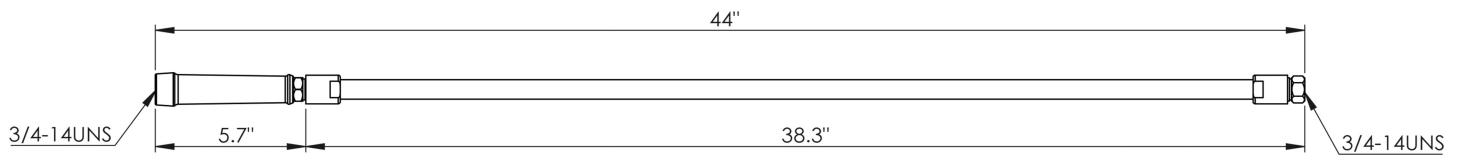

Waterloo 44" Pre-Rinse Faucet Hose with Handle

#750PRH44

Item #: 750PRH44 Qty: _____

Project: _____

Approval: _____ Date: _____

Features

- Direct replacement for original part
- 44" long
- 8" navy handle grip included

Certifications

 CSA, US and Canada  NSF Listed

Technical Data

Features	ASME A112.18.1-2018 / CSA B125.1-18 California AB100 Compliant NSF Listed NSF/ANSI 372 NSF/ANSI 61
----------	--

Type	Hoses
------	-------

Plan View

Notes & Details

This Waterloo 44" pre-rinse hose assembly is a perfect replacement for the one that came with your Waterloo pre-rinse unit. This hose measures 44" long to provide the flexibility necessary to wash dinnerware, glassware, and bulky items like pots and pans. It features a handle with a comfort grip that makes it easy to hold even during long shifts in the dishroom, and it measures 8" long. The navy color and matte finish match the look of the rest of your Waterloo pre-rinse faucet seamlessly.