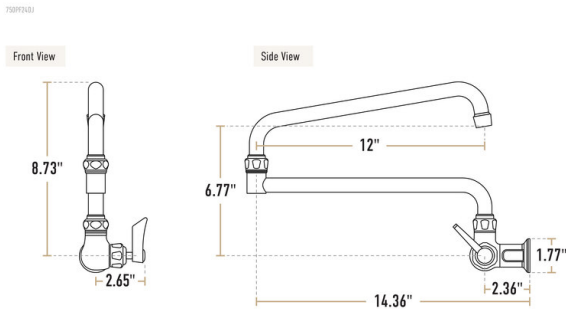

Waterloo Wall-Mounted Pot and Kettle Filler with Single Inlet and 24" Double-Jointed Swing Spout

#750PF24DJ

Item #: 750PF24DJ Qty: _____
 Project: _____
 Approval: _____ Date: _____

Features

- 24" double-jointed spout with 2 GPM aerator
- Wall-mounted, single inlet with 1/2" NPT inlet
- Temperature rating 40 - 180 degrees Fahrenheit
- Heavy-duty chrome-plated brass construction

Certifications

 1/2" Water Connection
  CSA, US and Canada
  NSF Listed

Technical Data

Spout Length	24 Inches
Faucet Height	8 3/4 Inches
Features	ASME A112.18.1-2018 / CSA B125.1-18 NSF Listed NSF/ANSI 372 NSF/ANSI 61
Flow Rate	2 GPM
Handle Type	4 Arm
Mounting Style	Wall Mounted
Spout Clearance	6 3/4 Inches

Technical Data

Spout Type	Double Jointed
Temperature Rating	180 Degrees F
Thread Size	55/64"-27 UNS
Type	Pot / Kettle Fillers

Plan View

Notes & Details

Quickly and easily set up your steam tables and kettles with this Waterloo wall-mounted pot and kettle filler! Waterloo faucets provide the industry-leading quality you expect. With heavy chrome-plated brass faucet bodies, ceramic cartridges engineered for durability, and certifications from a wide range of national and local regulatory agencies, you can install this model with confidence. And to give you total peace of mind, it comes with a 3-year replacement warranty.

This faucet features a 24" double-jointed swing spout that gives greater range of motion than a standard swing nozzle, with the added benefit of allowing you to fold it out of the way to accommodate large, bulky items. A 2 GPM aerator provides a consistent flow rate and minimal splashing. The wall-mounted design is easy to install, and it comes with a single 1/2" NPT inlet.