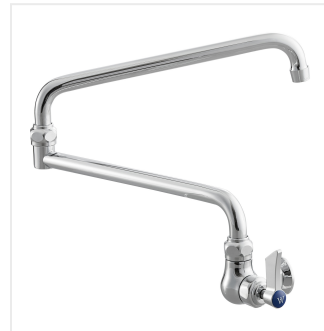

Waterloo Wall-Mounted Pot and Kettle Filler with Single Inlet and 24" Double-Jointed Swing Spout

#750PF24DJ

Item #: 750PF24DJ Qty: _____
 Project: _____
 Approval: _____ Date: _____

Features

- 24" double-jointed spout with 2 GPM aerator
- Wall-mounted, single inlet with 1/2" NPT inlet
- Temperature rating 40 - 180 degrees Fahrenheit
- Heavy-duty chrome-plated brass construction

Technical Data

Spout Type	Double Jointed
Temperature Rating	180 Degrees F
Thread Size	55/64"-27 UNS
Type	Pot / Kettle Fillers

Plan View

Notes & Details

Quickly and easily set up your steam tables and kettles with this Waterloo wall-mounted pot and kettle filler! Waterloo faucets provide the industry-leading quality you expect. With heavy chrome-plated brass faucet bodies, ceramic cartridges engineered for durability, and certifications from a wide range of national and local regulatory agencies, you can install this model with confidence. And to give you total peace of mind, it comes with a 3-year replacement warranty.

This faucet features a 24" double-jointed swing spout that gives greater range of motion than a standard swing nozzle, with the added benefit of allowing you to fold it out of the way to accommodate large, bulky items. A 2 GPM aerator provides a consistent flow rate and minimal splashing. The wall-mounted design is easy to install, and it comes with a single 1/2" NPT inlet.

This faucet uses a ceramic cartridge, which provides a much lower fail rate than the compression cartridges widely used in the industry. In this design, 2 ceramic discs fit together to create a watertight seal when closed. This removes the need for a rubber seat washer, which is one of the most frequently replaced parts on a faucet. A vertical handle makes it easy to turn the water flow on and off.