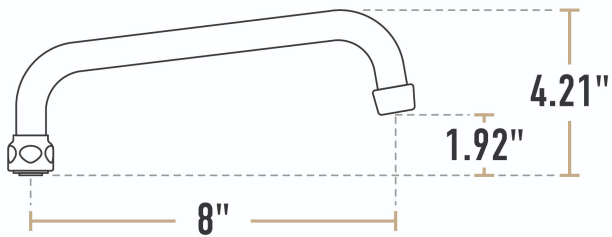

### Features

- Replace a broken spout, or change the spout style of your faucet
- 8" long, 2 GPM
- Swivel nut connection fits faucets from a wide range of popular brands

### Technical Data

Spout Length	8 Inches
Spout Height	4 1/4 Inches
Features	ASME A112.18.1-2018 / CSA B125.1-18 California AB100 Compliant NSF Listed NSF/ANSI 372 NSF/ANSI 61
Finish	Chrome
Flow Rate	2 GPM
Material	Brass

## Technical Data

Spout Clearance	1 15/16 Inches
Spout Type	Swing
Type	Nozzles

## Notes & Details

This Waterloo 8" swing spout is a perfect replacement for the one that came standard on select faucets! The spout is a vital part of your faucet, providing the reach and flexibility to deliver water exactly where it's needed in the sink bowl. It measures 8" long and comes with a 2 GPM aerator at the outlet, which helps to regulate the stream and reduce splashing. You can also use it to adjust an existing faucet.