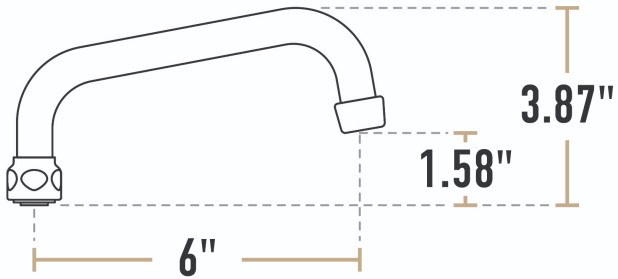

## Features

- Replace a broken spout, or change the spout style of your faucet
- 6" long, 2 GPM
- Swivel nut connection fits faucets from a wide range of popular brands

## Technical Data

Spout Length	6 Inches
Spout Height	3 7/8 Inches
Features	ASME A112.18.1-2018 / CSA B125.1-18 NSF Listed NSF/ANSI 372 NSF/ANSI 61
Finish	Chrome
Flow Rate	2 GPM
Material	Brass
Spout Clearance	1 5/8 Inches

## Technical Data

Spout Type	Swing
Thread Size	55/64"-27 UNS
Type	Nozzles

## Notes & Details

This Waterloo 6" swing spout is a perfect replacement for the one that came standard on select faucets! The spout is a vital part of your faucet, providing the reach and flexibility to deliver water exactly where it's needed in the sink bowl. It measures 6" long and comes with a 2 GPM aerator at the outlet, which helps to regulate the stream and reduce splashing. You can also use it to adjust an existing faucet.