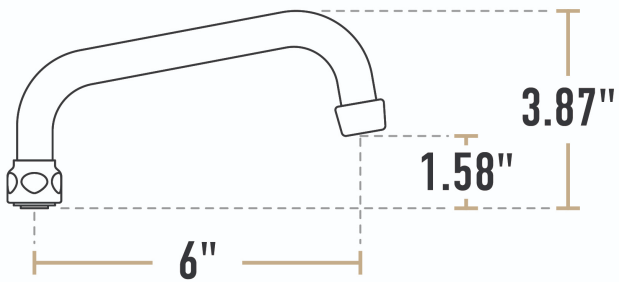

Waterloo 6" Swing Spout with 2 GPM Aerator

#750NZL6

Item #: 750NZL6 Qty: _____

Project: _____

Approval: _____ Date: _____

Features

- Replace a broken spout, or change the spout style of your faucet
- 6" long, 2 GPM
- Swivel nut connection fits faucets from a wide range of popular brands

Certifications

 CSA, US and Canada  NSF Listed

Technical Data

Spout Length	6 Inches
Spout Height	3 7/8 Inches
Features	ASME A112.18.1-2018 / CSA B125.1-18 California AB100 Compliant NSF Listed NSF/ANSI 372 NSF/ANSI 61
Finish	Chrome
Flow Rate	2 GPM
Material	Brass

Technical Data

Spout Clearance	1 5/8 Inches
Spout Type	Swing
Type	Nozzles

Plan View

Notes & Details

This Waterloo 6" swing spout is a perfect replacement for the one that came standard on select faucets! The spout is a vital part of your faucet, providing the reach and flexibility to deliver water exactly where it's needed in the sink bowl. It measures 6" long and comes with a 2 GPM aerator at the outlet, which helps to regulate the stream and reduce splashing. You can also use it to adjust an existing faucet.