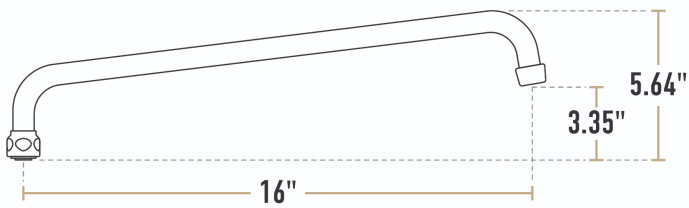

Waterloo 16" Swing Spout with 2 GPM Aerator

#750NZL16

Item #: 750NZL16 Qty: _____

Project: _____

Approval: _____ Date: _____

Features

- Replace a broken spout, or change the spout style of your faucet
- 16" long, 2 GPM
- Swivel nut connection fits faucets from a wide range of popular brands

Certifications

 CSA, US and Canada  NSF Listed

Technical Data

Spout Length	16 Inches
Spout Height	5 11/16 Inches
Features	ASME A112.18.1-2018 / CSA B125.1-18 California AB100 Compliant NSF Listed NSF/ANSI 372 NSF/ANSI 61
Finish	Chrome
Flow Rate	2 GPM
Material	Brass

Technical Data

Spout Clearance	3 3/8 Inches
Spout Type	Swing
Type	Nozzles

Plan View

Notes & Details

This Waterloo 16" swing spout is a perfect replacement for the one that came standard on select faucets! The spout is a vital part of your faucet, providing the reach and flexibility to deliver water exactly where it's needed in the sink bowl. It measures 16" long and comes with a 2 GPM aerator at the outlet, which helps to regulate the stream and reduce splashing. You can also use it to adjust an existing faucet.