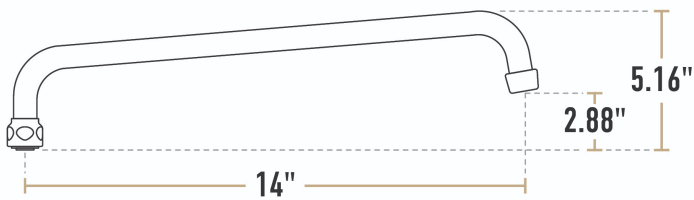

Waterloo 14" Swing Spout with 2 GPM Aerator

#750NZL14

Item #: 750NZL14 Qty: _____

Project: _____

Approval: _____ Date: _____

Features

- Replace a broken spout, or change the spout style of your faucet
- 14" long, 2 GPM
- Swivel nut connection fits faucets from a wide range of popular brands

Certifications

 CSA, US and Canada
  NSF Listed

Technical Data

Spout Length	14 Inches
Spout Height	5 3/16 Inches
Features	ASME A112.18.1-2018 / CSA B125.1-18 California AB100 Compliant NSF Listed NSF/ANSI 372 NSF/ANSI 61
Finish	Chrome
Flow Rate	2 GPM
Material	Brass

Technical Data

Spout Clearance	2 15/16 Inches
Spout Type	Swing
Type	Nozzles

Plan View

Notes & Details

This Waterloo 14" swing spout is a perfect replacement for the one that came standard on select faucets! The spout is a vital part of your faucet, providing the reach and flexibility to deliver water exactly where it's needed in the sink bowl. It measures 14" long and comes with a 2 GPM aerator at the outlet, which helps to regulate the stream and reduce splashing. You can also use it to adjust an existing faucet.