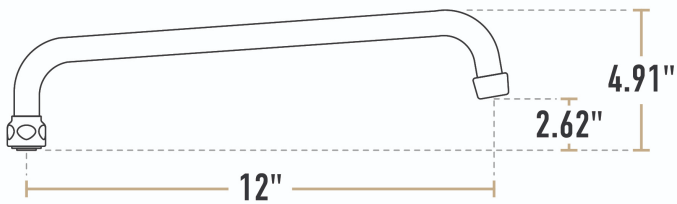

Waterloo 12" Swing Spout with 2 GPM Aerator

#750NZL12

Item #: 750NZL12 Qty: _____

Project: _____

Approval: _____ Date: _____

Features

- Replace a broken spout, or change the spout style of your faucet
- 12" long, 2 GPM
- Swivel nut connection fits faucets from a wide range of popular brands

Certifications

 CSA, US and Canada  NSF Listed

Technical Data

Spout Length	12 Inches
Spout Height	4 15/16 Inches
Features	ASME A112.18.1-2018 / CSA B125.1-18 NSF Listed NSF/ANSI 372 NSF/ANSI 61
Finish	Chrome
Flow Rate	2 GPM
Material	Brass
Spout Clearance	2 5/8 Inches

Technical Data

Spout Type	Swing
Thread Size	55/64"-27 UNS
Type	Nozzles

Plan View

Notes & Details

This Waterloo 12" swing spout is a perfect replacement for the one that came standard on select faucets! The spout is a vital part of your faucet, providing the reach and flexibility to deliver water exactly where it's needed in the sink bowl. It measures 12" long and comes with a 2 GPM aerator at the outlet, which helps to regulate the stream and reduce splashing. You can also use it to adjust an existing faucet.