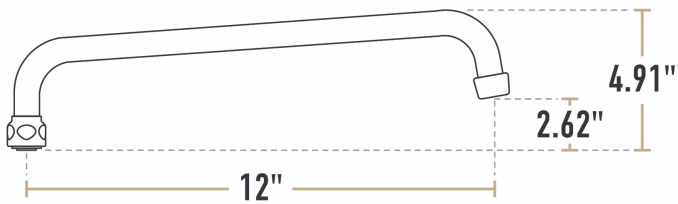

Waterloo 12" Swing Spout with 2 GPM Aerator

#750NZL12

Item #: 750NZL12 Qty: _____

Project: _____

Approval: _____ Date: _____

Features

- Replace a broken spout, or change the spout style of your faucet
- 12" long, 2 GPM
- Swivel nut connection fits faucets from a wide range of popular brands

Certifications

 CSA, US and Canada  NSF Listed

Technical Data

Spout Length	12 Inches
Spout Height	4 15/16 Inches
Features	ASME A112.18.1-2018 / CSA B125.1-18 California AB100 Compliant NSF Listed NSF/ANSI 372 NSF/ANSI 61
Finish	Chrome
Flow Rate	2 GPM
Material	Brass

Technical Data

Spout Clearance	2 5/8 Inches
Spout Type	Swing
Type	Nozzles

Plan View

Notes & Details

This Waterloo 12" swing spout is a perfect replacement for the one that came standard on select faucets! The spout is a vital part of your faucet, providing the reach and flexibility to deliver water exactly where it's needed in the sink bowl. It measures 12" long and comes with a 2 GPM aerator at the outlet, which helps to regulate the stream and reduce splashing. You can also use it to adjust an existing faucet.