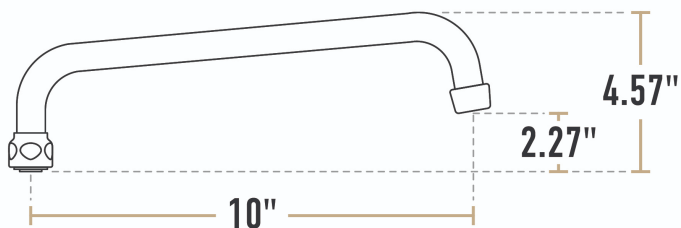

### Features

- Replace a broken spout, or change the spout style of your faucet
- 10" long, 2 GPM
- Swivel nut connection fits faucets from a wide range of popular brands

### Technical Data

Spout Length	10 Inches
Spout Height	4 5/8 Inches
Features	ASME A112.18.1-2018 / CSA B125.1-18 NSF Listed NSF/ANSI 372 NSF/ANSI 61
Finish	Chrome
Flow Rate	2 GPM
Material	Brass
Spout Clearance	2 5/16 Inches

## Technical Data

Spout Type	Swing
Thread Size	55/64"-27 UNS
Type	Nozzles

## Notes & Details

This Waterloo 10" swing spout is a perfect replacement for the one that came standard on select faucets! The spout is a vital part of your faucet, providing the reach and flexibility to deliver water exactly where it's needed in the sink bowl. It measures 10" long and comes with a 2 GPM aerator at the outlet, which helps to regulate the stream and reduce splashing. You can also use it to adjust an existing faucet.