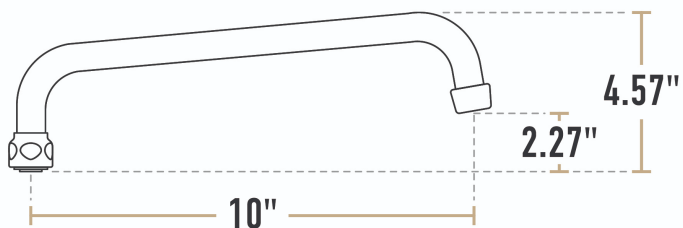

### Features

- Replace a broken spout, or change the spout style of your faucet
- 10" long, 2 GPM
- Swivel nut connection fits faucets from a wide range of popular brands

### Technical Data

Spout Length	10 Inches
Spout Height	4 5/8 Inches
Features	ASME A112.18.1-2018 / CSA B125.1-18 California AB100 Compliant NSF Listed NSF/ANSI 372 NSF/ANSI 61
Finish	Chrome
Flow Rate	2 GPM
Material	Brass

## Technical Data

Spout Clearance	2 5/16 Inches
Spout Type	Swing
Type	Nozzles

## Notes & Details

This Waterloo 10" swing spout is a perfect replacement for the one that came standard on select faucets! The spout is a vital part of your faucet, providing the reach and flexibility to deliver water exactly where it's needed in the sink bowl. It measures 10" long and comes with a 2 GPM aerator at the outlet, which helps to regulate the stream and reduce splashing. You can also use it to adjust an existing faucet.