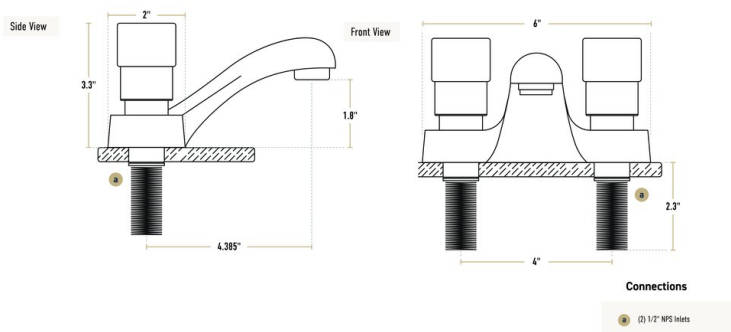

Technical Data

Handle Type	Push
Material	Brass
Mounting Style	Deck Mounted
Spout Clearance	1 13/16 Inches
Spout Type	Cast
Temperature Rating	180 Degrees F
Type	Faucets
Water Inlet Size	1/2 Inches

Plan View

Notes & Details

This Waterloo deck-mounted metering faucet is a great way to regulate water use in your facility! With its push-button handles, this faucet releases a measured amount of water before shutting off, which prevents waste and accidentally leaving the water running. Waterloo faucets provide the industry-leading quality you expect. With heavy chrome-plated brass faucet bodies, cartridges engineered for durability, and certifications from a wide range of national and local regulatory agencies, you can install this model with confidence. And to give you total peace of mind, it comes with a 3-year replacement warranty.

This faucet comes standard with a pre-set water run time of 8-seconds, but is easily adjustable. Turn the stem left to shorten the amount of time the valve stays open, or turn the stem right to lengthen it. Once you set the desired run time, place the cap back on the stem, tighten the set screw, then replace the temperature indicator button. It boasts a set of 4" centers with 1/2" NPS inlets, and the deck-mounted design makes it easy to install. This model also features push-button metering cartridges to regulate the water flow.

⚠ WARNING: This product can expose you to chemicals including lead, which are known to the State of California to cause cancer and birth defects or other reproductive harm. For more information, go to www.p65warnings.ca.gov.