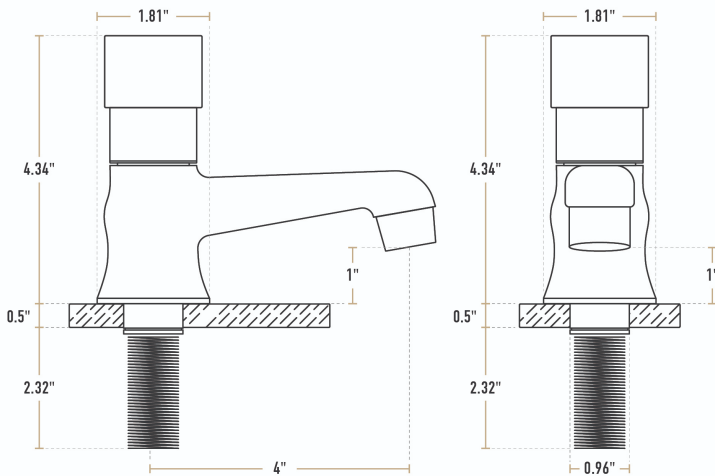

Technical Data

Flow Rate	2 GPM
Handle Type	Push
Material	Brass
Mounting Style	Deck Mounted
Spout Clearance	1 Inch
Spout Type	Cast
Temperature Rating	180 Degrees Fahrenheit
Type	Faucets
Water Inlet Size	1/2 Inches

Plan View

Notes & Details

This Waterloo deck-mounted metering faucet is a great way to regulate water use in your facility! With its push-button handle, this faucet releases a measured amount of water before shutting off, which prevents waste and accidentally leaving the water running. Waterloo faucets provide the industry-leading quality you expect. With heavy chrome-plated brass faucet bodies, a cartridge engineered for durability, and certifications from a wide range of national and local regulatory agencies, you can install this model with confidence. And to give you total peace of mind, it comes with a 3-year replacement warranty.

This faucet comes standard with a pre-set water run time of 8-seconds, but is easily adjustable. Turn the stem left to shorten the amount of time the valve stays open, or turn the stem right to lengthen it. Once you set the desired run time, place the cap back on the stem, tighten the set screw, then replace the temperature indicator button. This faucet features a 4" spout, while a 2 GPM aerator provides a consistent flow rate and minimal splashing. It boasts a single 1/2" NPS inlet, and the deck-mounted design is easy to install. This model also features a push-button metering cartridge to regulate the water flow.

⚠ WARNING: This product can expose you to chemicals including lead, which are known to the State of California to cause cancer, birth defects, or other reproductive harm. For more information, go to www.p65warnings.ca.gov.