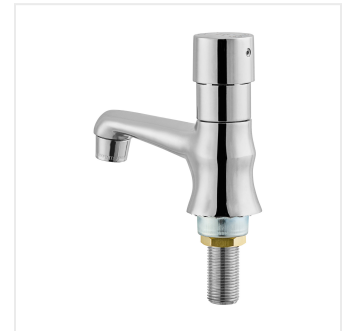

Waterloo Deck-Mounted Metering Faucet with Single Inlet

#750MFD

Item #: 750MFD Qty: _____

Project: _____

Approval: _____ Date: _____

Features

- 4" spout, 2 GPM flow rate
- Deck-mounted, single 1/2" NPS inlet
- Temperature rating 40 - 180 degrees Fahrenheit
- Heavy-duty chrome-plated brass construction
- Adjustable flow time settings, pre-set to 8 seconds

Certifications

 CSA, US and Canada
  NSF Listed
  1/2" Water Connection

Technical Data

| | |
|----------------|--|
| Spout Length | 4 Inches |
| Faucet Width | 1 7/8 Inches |
| Faucet Height | 4 5/16 Inches |
| Cartridge Type | Metering |
| Faucet Centers | Single |
| Features | ASME A112.18.1-2018 / CSA B125.1-18 NSF/ANSI 372 NSF/ANSI 61 |
| Finish | Chrome |
| Flow Rate | 2 GPM |

Plan View

Notes & Details

This Waterloo deck-mounted metering faucet is a great way to regulate water use in your facility! With its push-button handle, this faucet releases a measured amount of water before shutting off, which prevents waste and accidentally leaving the water running. Waterloo faucets provide the industry-leading quality you expect. With heavy chrome-plated brass faucet bodies, a cartridge engineered for durability, and certifications from a wide range of national and local regulatory agencies, you can install this model with confidence. And to give you total peace of mind, it comes with a 3-year replacement warranty.