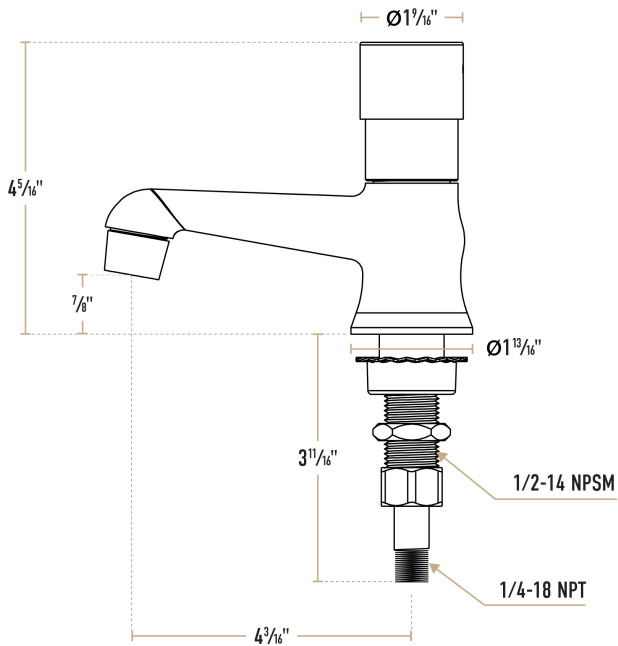

Technical Data

Handle Type	Push
Material	Brass
Mounting Style	Deck Mounted
Spout Clearance	1 Inch
Spout Type	Cast
Temperature Rating	180 Degrees F
Type	Faucets
Water Inlet Size	1/2 Inches

Plan View

Notes & Details

This Waterloo deck-mounted metering faucet is a great way to regulate water use in your facility! With its push-button handle, this faucet releases a measured amount of water before shutting off, which prevents waste and accidentally leaving the water running. Waterloo faucets provide the industry-leading quality you expect. With heavy chrome-plated brass faucet bodies, a cartridge engineered for durability, and certifications from a wide range of national and local regulatory agencies, you can install this model with confidence. And to give you total peace of mind, it comes with a 3-year replacement warranty.

This faucet comes standard with a pre-set water run time of 8-seconds, but is easily adjustable. Turn the stem left to shorten the amount of time the valve stays open, or turn the stem right to lengthen it. Once you set the desired run time, place the cap back on the stem, tighten the set screw, then replace the temperature indicator button. This faucet features a 4" spout, while a 2 GPM aerator provides a consistent flow rate and minimal splashing. It boasts a single 1/2" NPS inlet, and the deck-mounted design is easy to install. This model also features a push-button metering cartridge to regulate the water flow.

⚠ WARNING: This product can expose you to chemicals including lead, which are known to the State of California to cause cancer and birth defects or other reproductive harm. For more information, go to www.p65warnings.ca.gov.