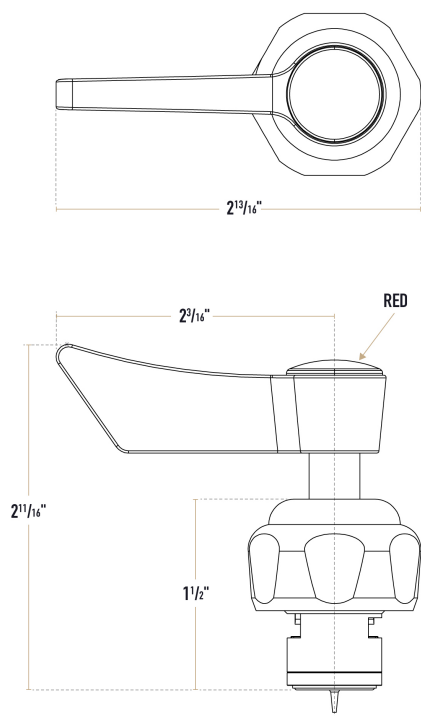

## Waterloo Replacement Ceramic Faucet Cartridge Repair Kit with Hot Handle

#750HHCRD

Item #: 750HHCRD Qty: \_\_\_\_\_  
 Project: \_\_\_\_\_  
 Approval: \_\_\_\_\_ Date: \_\_\_\_\_

### Features

- Contains replacement ceramic cartridge and handle
- Hot handle index
- Direct replacement for original part

## Notes & Details

This Waterloo cartridge repair kit is a direct replacement for the one that came standard with select Waterloo faucets and pre-rinses. This kit contains everything you need to quickly fix a hot-side handle in a convenient cartridge design that takes less time to replace than fixing individual components. It includes a ceramic cartridge, which provides a much lower fail rate than the compression cartridges widely used in the industry. In this design, 2 ceramic discs fit together to create a watertight seal when closed. This removes the need for a rubber seat washer, which is one of the most frequently replaced parts on a faucet. It also includes a red handle index, and a replacement handle.