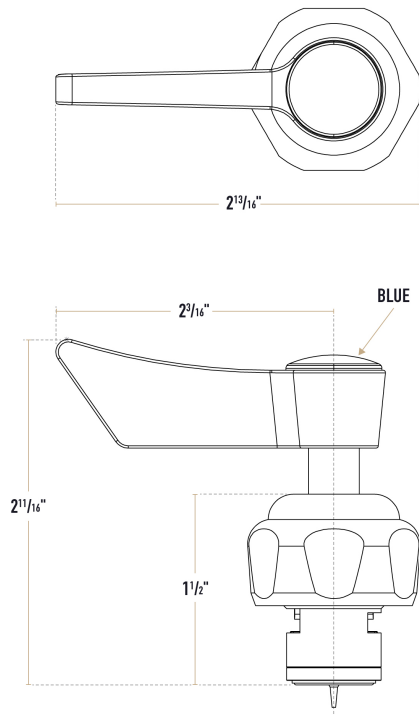

## Waterloo Replacement Ceramic Faucet Cartridge Repair Kit with Cold Handle

#750HCCRD

Item #: 750HCCRD Qty: \_\_\_\_\_  
 Project: \_\_\_\_\_  
 Approval: \_\_\_\_\_ Date: \_\_\_\_\_

### Features

- Contains replacement ceramic cartridge and handle
- Cold handle index
- Direct replacement for original part

# Plan View

## Notes & Details

This Waterloo cartridge repair kit is a direct replacement for the one that came standard with select Waterloo faucets and pre-rinses. This kit contains everything you need to quickly fix a cold-side handle in a convenient cartridge design that takes less time to replace than fixing individual components. It includes a ceramic cartridge, which provides a much lower fail rate than the compression cartridges widely used in the industry. In this design, 2 ceramic discs fit together to create a watertight seal when closed. This removes the need for a rubber seat washer, which is one of the most frequently replaced parts on a faucet. It also includes a blue handle index, and a replacement handle.