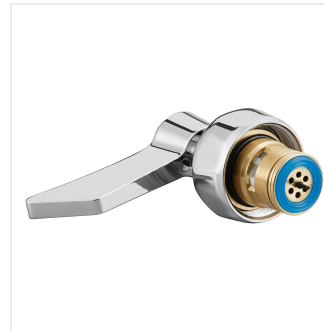

## Waterloo Replacement Ceramic Faucet Cartridge Repair Kit with Cold Handle

#750HCCRD

Item #: 750HCCRD Qty: \_\_\_\_\_  
 Project: \_\_\_\_\_  
 Approval: \_\_\_\_\_ Date: \_\_\_\_\_

### Features

- Contains replacement ceramic cartridge and handle
- Cold handle index
- Direct replacement for original part

## Notes & Details

This Waterloo cartridge repair kit is a direct replacement for the one that came standard with select Waterloo faucets and pre-rinses. This kit contains everything you need to quickly fix a cold-side handle in a convenient cartridge design that takes less time to replace than fixing individual components. It includes a ceramic cartridge, which provides a much lower fail rate than the compression cartridges widely used in the industry. In this design, 2 ceramic discs fit together to create a watertight seal when closed. This removes the need for a rubber seat washer, which is one of the most frequently replaced parts on a faucet. It also includes a blue handle index, and a replacement handle.