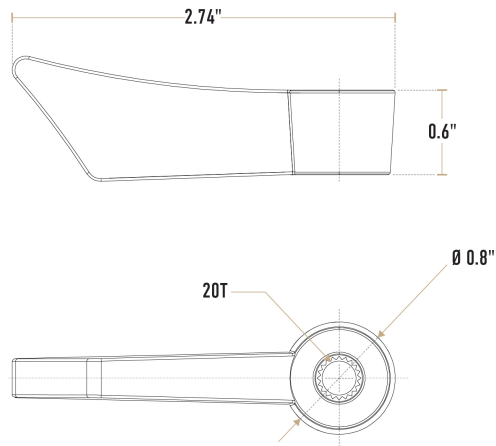

Waterloo Hot / Cold Faucet Handle

#750HANDLE

Item #: 750HANDLE Qty: _____

Project: _____

Approval: _____ Date: _____

Features

- Direct replacement for the original part
- Ensures proper operation of the faucet
- Fits select Waterloo faucets

Certifications

Technical Data

Features NSF Listed

Type Handles

Plan View

Notes & Details

Replace a broken or damaged faucet handle on your Waterloo faucet with this Waterloo hot / cold faucet handle. This part is a direct replacement for the one that came with your unit and lets you repair your faucet quickly to get it back in operation.