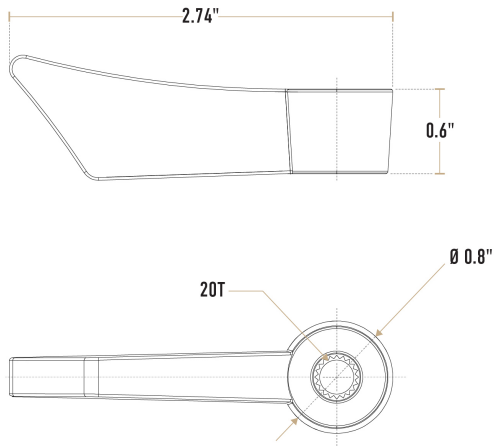

Waterloo Hot / Cold Faucet Handle

#750HANDLE

Item #: 750HANDLE Qty: _____

Project: _____

Approval: _____ Date: _____

Features

- Direct replacement for the original part
- Ensures proper operation of the faucet
- Fits select Waterloo faucets

Certifications

Technical Data

Features	California AB100 Compliant NSF Listed
Type	Handles

Plan View

Notes & Details

Replace a broken or damaged faucet handle on your Waterloo faucet with this Waterloo hot / cold faucet handle. This part is a direct replacement for the one that came with your unit and lets you repair your faucet quickly to get it back in operation.