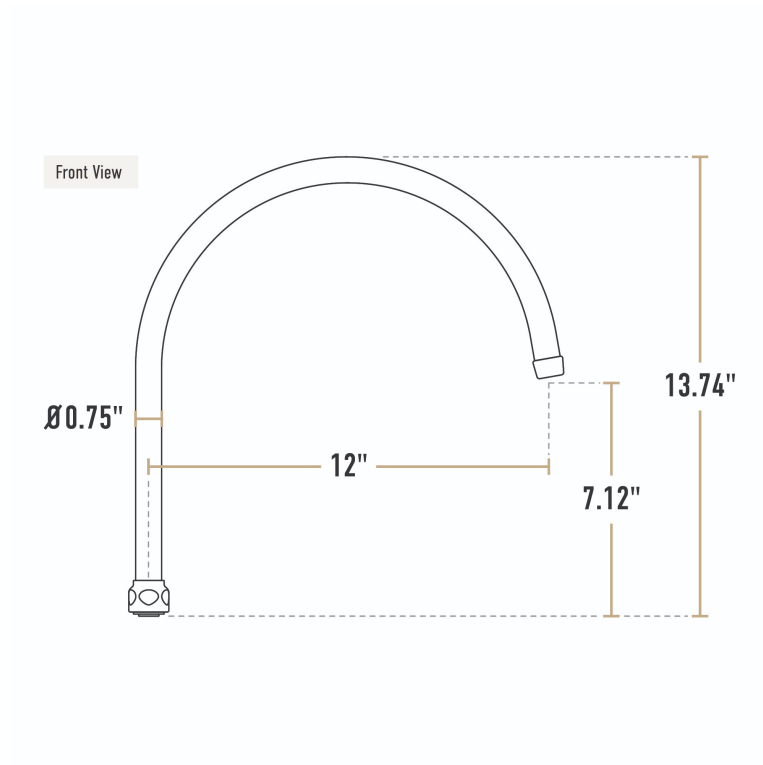

Waterloo 12" Long Gooseneck Spout with 2 GPM Aerator

#750GSNZL12

Item #: 750GSNZL12 Qty: _____

Project: _____

Approval: _____ Date: _____

Features

- 12" long x 14" tall gooseneck spout, 2 GPM flow rate
- Replace a broken spout, or change the spout style of your faucet
- Swivel nut connection fits faucets from a wide range of popular brands

Certifications

 CSA, US and Canada  NSF Listed

Technical Data

Spout Length	12 Inches
Spout Height	13 3/4 Inches
Features	ASME A112.18.1-2018 / CSA B125.1-18 NSF Listed NSF/ANSI 372 NSF/ANSI 61
Finish	Chrome
Flow Rate	2 GPM
Material	Brass
Spout Clearance	7 1/8 Inches

Technical Data

Spout Type	Gooseneck
Thread Size	55/64"-27 UNS
Type	Nozzles

Plan View

Notes & Details

This Waterloo 14" gooseneck spout is a perfect replacement for the one that came standard on select faucets! The spout is a vital part of your faucet, providing the reach and flexibility to deliver water exactly where it's needed in the sink bowl. Additionally, the high gooseneck-style nozzle adds an extra element of elegance to your water fixture! It measures 14" high with a 12" length and 7 1/8" clearance, and comes with a 2 GPM aerator at the outlet, which helps to regulate the stream and reduce splashing. You can also use it to adjust an existing faucet.