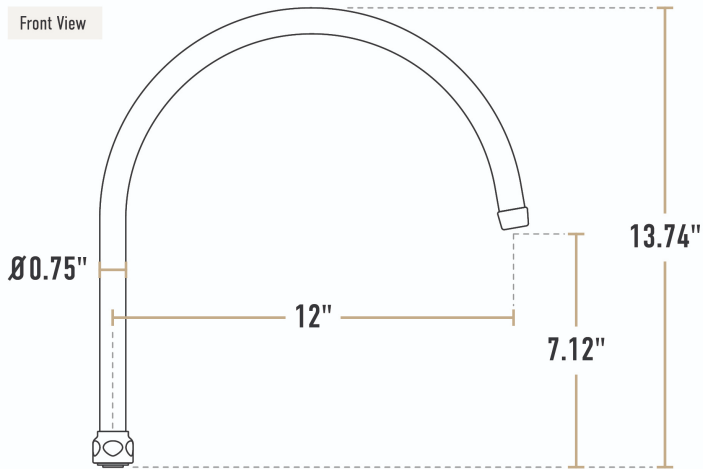

Waterloo 12" Long Gooseneck Spout with 2 GPM Aerator

#750GSNZL12

Item #: 750GSNZL12 Qty: _____

Project: _____

Approval: _____ Date: _____

Features

- 12" long x 14" tall gooseneck spout, 2 GPM flow rate
- Replace a broken spout, or change the spout style of your faucet
- Swivel nut connection fits faucets from a wide range of popular brands

Certifications

 CSA, US and Canada
  NSF Listed

Technical Data

Spout Length	12 Inches
Spout Height	13 3/4 Inches
Features	ASME A112.18.1-2018 / CSA B125.1-18 California AB100 Compliant NSF Listed NSF/ANSI 372 NSF/ANSI 61
Finish	Chrome
Flow Rate	2 GPM
Material	Brass

Technical Data

Spout Clearance	7 1/8 Inches
Spout Type	Gooseneck
Type	Nozzles

Plan View

Notes & Details

This Waterloo 14" gooseneck spout is a perfect replacement for the one that came standard on select faucets! The spout is a vital part of your faucet, providing the reach and flexibility to deliver water exactly where it's needed in the sink bowl. Additionally, the high gooseneck-style nozzle adds an extra element of elegance to your water fixture! It measures 14" high with a 12" length and 7 1/8" clearance, and comes with a 2 GPM aerator at the outlet, which helps to regulate the stream and reduce splashing. You can also use it to adjust an existing faucet.