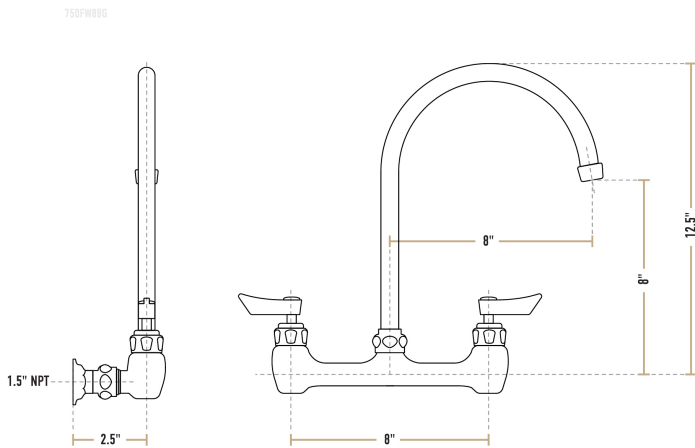

Technical Data

Handle Type	Lever
Material	Brass
Mounting Style	Wall Mounted
Mounting Type	Adjustable
Spout Clearance	8 Inches
Spout Type	Gooseneck
Temperature Rating	40 - 180 Degrees Fahrenheit
Type	Faucets
Water Inlet Size	1/2 Inches

Plan View

Notes & Details

This Waterloo wall-mounted faucet is the perfect solution when you need a dependable water fixture in your facility! Waterloo faucets provide the industry-leading quality you expect. With heavy chrome-plated brass faucet bodies, ceramic cartridges engineered for durability, and certifications from a wide range of national and local regulatory agencies, you can install this model with confidence. And to give you total peace of mind, it comes with a 3-year replacement warranty.

This faucet features an 8" long swivel gooseneck spout that provides a sleek look with plenty of clearance, while a 2 GPM aerator provides a consistent flow rate and minimal splashing. It boasts a set of 4" adjustable centers, while the wall-mounted design is easy to install with 1/2" NPT inlets.

This faucet uses ceramic cartridges, which provide a much lower fail rate than the compression cartridges widely used in the industry. In this design, 2 ceramic discs fit together to create a watertight seal when closed. This removes the need for a rubber seat washer, which is one of the most frequently replaced parts on a faucet. The sturdy lever handle design makes it easy to turn the water flow off and on.

⚠ WARNING: This product can expose you to chemicals including lead, which are known to the State of California to cause cancer, birth defects, or other reproductive harm. For more information, go to www.p65warnings.ca.gov.