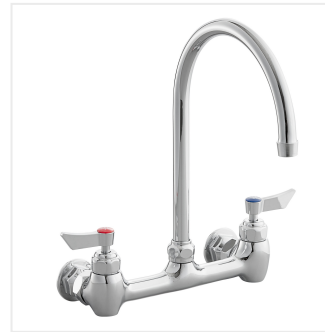

Waterloo Wall-Mount Faucet with 8" Gooseneck Spout and 8" Centers

#750FW88G

Item #: 750FW88G Qty: _____

Project: _____

Approval: _____ Date: _____

Features

- 8" long gooseneck spout, 2 GPM flow rate
- 8" adjustable centers, 1/2" NPT inlets
- Temperature rating 40 - 180 degrees Fahrenheit
- Chrome-plated brass construction
- Leak-resistant 1/4 turn ceramic cartridges with check valves

Certifications

 CSA, US and Canada
  NSF Listed
  1/2" Water Connection

Technical Data

Spout Length	8 Inches
Faucet Height	12 1/2 Inches
Cartridge Type	Ceramic
Faucet Centers	8 Inches
Features	ASME A112.18.1-2018 / CSA B125.1-18 California AB100 Compliant NSF/ANSI 372 NSF/ANSI 61
Finish	Chrome
Flow Rate	2 GPM

Technical Data

Handle Type	Lever
Material	Brass
Mounting Style	Wall Mounted
Mounting Type	Adjustable
Spout Clearance	8 Inches
Spout Type	Gooseneck
Temperature Rating	40 - 180 Degrees Fahrenheit
Type	Faucets
Water Inlet Size	1/2 Inches

This faucet features an 8" long swivel gooseneck spout that provides a sleek look with plenty of clearance, while a 2 GPM aerator provides a consistent flow rate and minimal splashing. It boasts a set of 4" adjustable centers, while the wall-mounted design is easy to install with 1/2" NPT inlets.