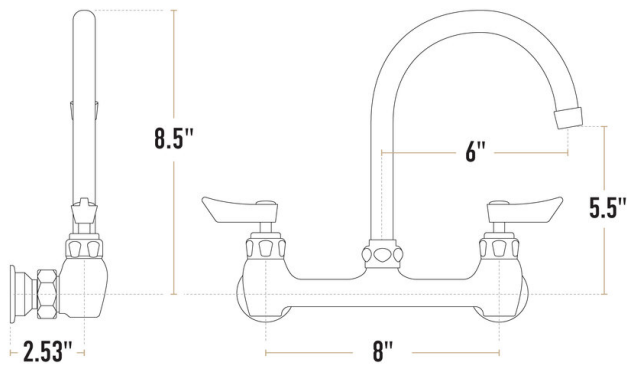

Technical Data

Rough In	8 Inches
Spout Clearance	5 1/2 Inches
Spout Connection Size	1"-20 UNEF
Spout Type	Gooseneck
Temperature Rating	40 - 180 Degrees F
Thread Type	NPT
Type	Faucets
Water Inlet Size	1/2 Inches

Plan View

Notes & Details

This Waterloo wall-mounted faucet is the perfect solution when you need a dependable water fixture in your facility! Waterloo faucets provide the industry-leading quality you expect. With heavy chrome-plated brass faucet bodies, ceramic cartridges engineered for durability, and certifications from a wide range of national and local regulatory agencies, you can install this model with confidence. And to give you total peace of mind, it comes with a 3-year replacement warranty.

This faucet features a swivel gooseneck spout with a 6" length that provides a sleek look with plenty of clearance, while a 2 GPM aerator provides a consistent flow rate and minimal splashing. It boasts a set of 8" adjustable centers, while the wall-mounted design is easy to install with 1/2" NPT inlets.

This faucet uses ceramic cartridges, which provide a much lower fail rate than the compression cartridges widely used in the industry. In this design, 2 ceramic discs fit together to create a watertight seal when closed. This removes the need for a rubber seat washer, which is one of the most frequently replaced parts on a faucet. The sturdy lever handle design makes it easy to turn the water flow off and on.

⚠ WARNING: This product can expose you to chemicals including lead, which are known to the State of California to cause cancer and birth defects or other reproductive harm. For more information, go to www.p65warnings.ca.gov.