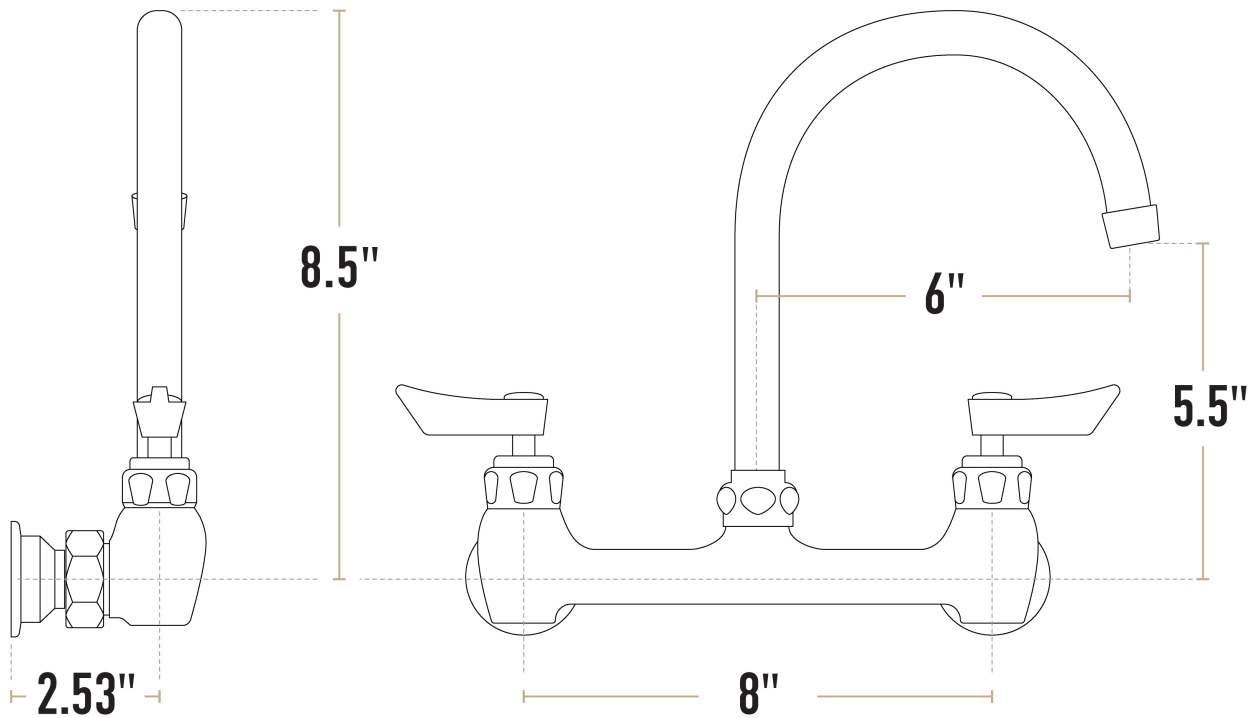

Technical Data

Flow Rate	2 GPM
Handle Type	Lever
Material	Brass
Mounting Style	Wall Mounted
Mounting Type	Adjustable
Spout Clearance	5 1/2 Inches
Spout Type	Gooseneck
Temperature Rating	40 - 180 Degrees Fahrenheit
Type	Faucets
Water Inlet Size	1/2 Inches

Plan View

Notes & Details

This Waterloo wall-mounted faucet is the perfect solution when you need a dependable water fixture in your facility! Waterloo faucets provide the industry-leading quality you expect. With heavy chrome-plated brass faucet bodies, ceramic cartridges engineered for durability, and certifications from a wide range of national and local regulatory agencies, you can install this model with confidence. And to give you total peace of mind, it comes with a 3-year replacement warranty.

This faucet features a swivel gooseneck spout with a 6" length that provides a sleek look with plenty of clearance, while a 2 GPM aerator provides a consistent flow rate and minimal splashing. It boasts a set of 8" adjustable centers, while the wall-mounted design is easy to install with 1/2" NPT inlets.

This faucet uses ceramic cartridges, which provide a much lower fail rate than the compression cartridges widely used in the industry. In this design, 2 ceramic discs fit together to create a watertight seal when closed. This removes the need for a rubber seat washer, which is one of the most frequently replaced parts on a faucet. The sturdy lever handle design makes it easy to turn the water flow off and on.