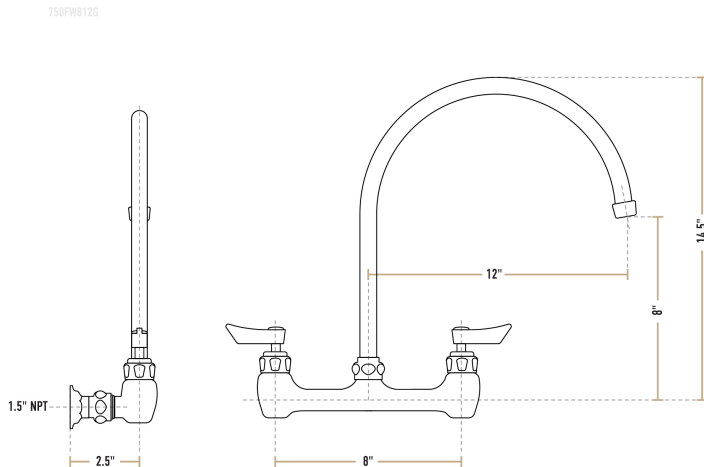

Technical Data

Material	Brass
Mounting Style	Wall Mounted
Mounting Type	Adjustable
Rough In	8 Inches
Spout Clearance	8 Inches
Spout Type	Gooseneck
Temperature Rating	40 - 180 Degrees F
Thread Size	55/64"-27 UNS
Type	Faucets
Water Inlet Size	1/2 Inches

Plan View

Notes & Details

This Waterloo wall-mounted faucet is the perfect solution when you need a dependable water fixture in your facility! Waterloo faucets provide the industry-leading quality you expect. With heavy chrome-plated brass faucet bodies, ceramic cartridges engineered for durability, and certifications from a wide range of national and local regulatory agencies, you can install this model with confidence. And to give you total peace of mind, it comes with a 3-year replacement warranty.

This faucet features a 12" long swivel gooseneck spout that provides a sleek look with plenty of clearance, while a 2 GPM aerator provides a consistent flow rate and minimal splashing. It boasts a set of 8" adjustable centers, while the wall-mounted design is easy to install with 1/2" NPT inlets.

This faucet uses ceramic cartridges, which provide a much lower fail rate than the compression cartridges widely used in the industry. In this design, 2 ceramic discs fit together to create a watertight seal when closed. This removes the need for a rubber seat washer, which is one of the most frequently replaced parts on a faucet. The sturdy lever handle design makes it easy to turn the water flow off and on.