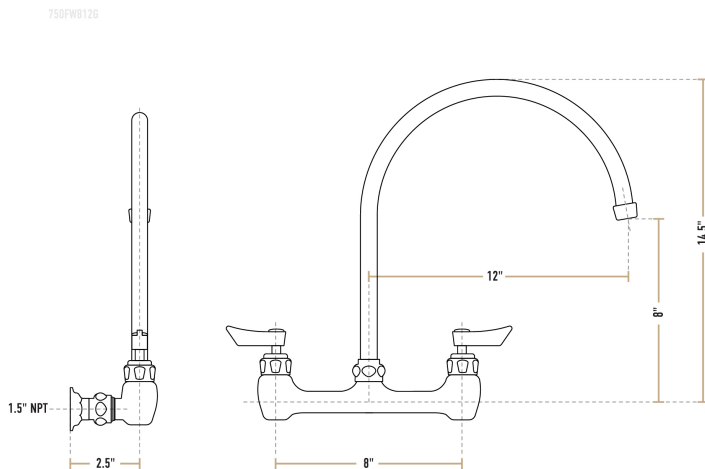

Technical Data

Handle Type	Lever
Material	Brass
Mounting Style	Wall Mounted
Mounting Type	Adjustable
Spout Clearance	8 Inches
Spout Type	Gooseneck
Temperature Rating	40 - 180 Degrees Fahrenheit
Type	Faucets
Water Inlet Size	1/2 Inches

Plan View

Notes & Details

This Waterloo wall-mounted faucet is the perfect solution when you need a dependable water fixture in your facility! Waterloo faucets provide the industry-leading quality you expect. With heavy chrome-plated brass faucet bodies, ceramic cartridges engineered for durability, and certifications from a wide range of national and local regulatory agencies, you can install this model with confidence. And to give you total peace of mind, it comes with a 3-year replacement warranty.

This faucet features a 12" long swivel gooseneck spout that provides a sleek look with plenty of clearance, while a 2 GPM aerator provides a consistent flow rate and minimal splashing. It boasts a set of 8" adjustable centers, while the wall-mounted design is easy to install with 1/2" NPT inlets.

This faucet uses ceramic cartridges, which provide a much lower fail rate than the compression cartridges widely used in the industry. In this design, 2 ceramic discs fit together to create a watertight seal when closed. This removes the need for a rubber seat washer, which is one of the most frequently replaced parts on a faucet. The sturdy lever handle design makes it easy to turn the water flow off and on.

⚠ WARNING: This product can expose you to chemicals including lead, which are known to the State of California to cause cancer, birth defects, or other reproductive harm. For more information, go to www.p65warnings.ca.gov.