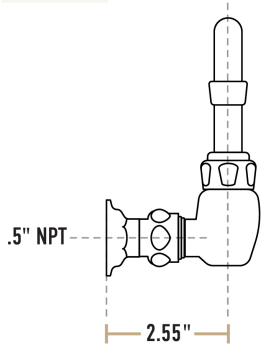

Waterloo Wall-Mounted Faucet with 4" Centers and 6" Swing Spout

#750FW46

Item #: 750FW46 Qty: _____

Project: _____

Approval: _____ Date: _____

Features

- 6" swing spout with 2 GPM aerator
- 4" adjustable centers, 1/2" NPT inlets
- Temperature rating 40 - 180 degrees Fahrenheit
- Heavy-duty chrome-plated brass construction
- Leak-resistant 1/4 turn ceramic cartridges with check valves

Certifications

 CSA, US and Canada
  NSF Listed
  1/2" Water Connection

Technical Data

Spout Length	6 Inches
Faucet Height	4.559999942779541 Inches
Cartridge Type	Ceramic
Faucet Centers	4 Inches
Features	ASME A112.18.1-2018 / CSA B125.1-18 California AB100 Compliant Massachusetts Accepted Plumbing Product NSF/ANSI 372 NSF/ANSI 61
Finish	Chrome

Technical Data

Flow Rate	2 GPM
Handle Type	Lever
Material	Brass
Mounting Style	Wall Mounted
Mounting Type	Adjustable
Spout Clearance	2.30999942779541 Inches
Spout Type	Swing
Temperature Rating	40 - 180 Degrees Fahrenheit
Type	Faucets
Water Inlet Size	1/2 Inches

Plan View

750FW4

Front View

Side View

MODEL NO.	A	B	C
750FW4X	****	****	****
750FW46	6"	2.309"	4.597"
750FW48	8"	2.643"	4.938"
750FW410	10"	2.994"	5.289"
750FW412	12"	3.348"	5.636"
750FW414	14"	3.600"	5.888"
750FW416	16"	4.072"	6.361"