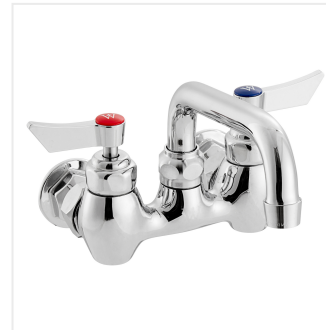

Waterloo Wall-Mounted Faucet with 4" Centers and 6" Swing Spout

#750FW46

Item #: 750FW46 Qty: _____

Project: _____

Approval: _____ Date: _____

Features

- 6" swing spout with 2 GPM aerator
- 4" adjustable centers, 1/2" NPT inlets
- Temperature rating 40 - 180 degrees Fahrenheit
- Heavy-duty chrome-plated brass construction
- Leak-resistant 1/4 turn ceramic cartridges with check valves

Certifications

 CSA, US and Canada
  NSF Listed
  1/2" Water Connection

Technical Data

Spout Length	6 Inches
Faucet Height	4.559999942779541 Inches
Cartridge Type	Ceramic
Faucet Centers	4 Inches
Features	ASME A112.18.1-2018 / CSA B125.1-18 California AB100 Compliant Massachusetts Accepted Plumbing Product NSF/ANSI 372 NSF/ANSI 61
Finish	Chrome

This faucet features a 6" long swing spout that moves easily around the sink bowl, while a 2 GPM aerator provides a consistent flow rate and minimal splashing. It boasts a set of 4" adjustable centers that allow it to match the centers on your sink or mounting surface with ease. The deck-mounted design is easy to install, and it uses 1/2" NPT inlets.

This faucet uses ceramic cartridges, which provide a much lower fail rate than the compression cartridges widely used in the industry. In this design, 2 ceramic discs fit together to create a watertight seal when closed. This removes the need for a rubber seat washer, which is one of the most frequently replaced parts on a faucet. The sturdy lever handle design makes it easy to turn the water flow off and on.