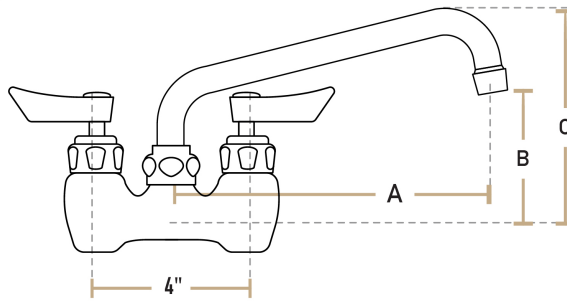

Certifications

 CSA, US and Canada
  NSF Listed
  1/2" Water Connection

Technical Data

Spout Length	6 Inches
Faucet Height	4.559999942779541 Inches
Cartridge Type	Ceramic
Faucet Centers	4 Inches
Features	ASME A112.18.1-2018 / CSA B125.1-18 California AB100 Compliant Massachusetts Accepted Plumbing Product NSF/ANSI 372 NSF/ANSI 61
Finish	Chrome

Technical Data

Flow Rate	2 GPM
Handle Type	Lever
Material	Brass
Mounting Style	Wall Mounted
Mounting Type	Adjustable
Spout Clearance	2.30999942779541 Inches
Spout Type	Swing
Temperature Rating	40 - 180 Degrees Fahrenheit
Type	Faucets
Water Inlet Size	1/2 Inches

Plan View

750FW4

Front View

Side View

MODEL NO.	A	B	C
750FW4X	****	****	****
750FW46	6"	2.309"	4.597"
750FW48	8"	2.643"	4.938"
750FW410	10"	2.994"	5.289"
750FW412	12"	3.348"	5.636"
750FW414	14"	3.600"	5.888"
750FW416	16"	4.072"	6.361"

This faucet features a 6" long swing spout that moves easily around the sink bowl, while a 2 GPM aerator provides a consistent flow rate and minimal splashing. It boasts a set of 4" adjustable centers that allow it to match the centers on your sink or mounting surface with ease. The deck-mounted design is easy to install, and it uses 1/2" NPT inlets.