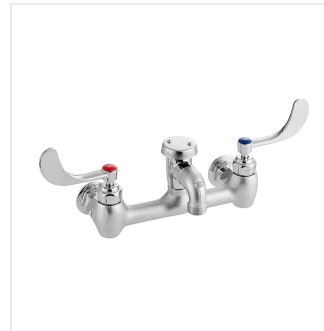

Waterloo Wall-Mounted Service Sink Faucet with 8" Centers and Wrist Blade Handles

#750FSS8WHK

Item #: 750FSS8WHK Qty: _____
 Project: _____
 Approval: _____ Date: _____

Features

- Includes a 2 1/2" nozzle with pail hook
- Comes with built-in service stops
- Leak-resistant quarter turn ceramic cartridges with check valves
- 4" wrist blade handles
- Features 8" centers

Certifications

 CSA, US and Canada
  NSF Listed
  1/2" Water Connection

Technical Data

Spout Length	2 1/2 Inches
Faucet Height	3 13/16 Inches
Cartridge Type	Ceramic
Faucet Centers	8 Inches
Features	ANSI/ASSE 1001-2008 CSA B64.1.1-11 NSF/ANSI 372 NSF/ANSI 61
Finish	Chrome
Flow Rate	2 GPM

Technical Data

Handle Type	Wrist
Material	Brass
Mounting Style	Wall Mounted
Spout Clearance	1 3/4 Inches
Type	Faucets
Water Inlet Size	1/2 Inches

Notes & Details

Install a convenient and useful water fixture in your business with the Waterloo wall-mounted service sink faucet with 8" centers and wrist blade handles! Waterloo faucets provide the industry-leading quality you expect. This model features heavy chrome-plated brass faucet bodies and quarter-turn ceramic cartridges engineered for durability. This fixture is excellent for busy restaurant kitchens, school cafeterias, or bars.

This faucet features 8" centers with built-in service stops. It also has vacuum breakers that prevent water backflow. The wrist-action blade handles allow you to turn the water on and off using your wrists, reducing the risk of transferring harmful germs and making your faucet more sanitary. Additionally, the pail hook built into the nozzle provides extra convenience while cleaning.