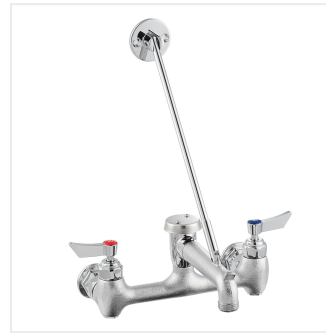

Waterloo Wall-Mounted Mop Sink Faucet with 8" Centers

#750FMS8

Item #: 750FMS8 Qty: _____

Project: _____

Approval: _____ Date: _____

Features

- Includes a 6 1/2" nozzle with pail hook
- Includes built-in service stops
- Wall bracket included for easy installation
- Leak-resistant 1/4 turn ceramic cartridges with check valves
- Features 8" centers

Certifications

 CSA, US and Canada
  NSF Listed

Technical Data

Spout Length	6 1/2 Inches
Faucet Height	14 1/2 Inches
Cartridge Type	Ceramic
Faucet Centers	8 Inches
Features	ANSI/ASSE 1001-2008 CSA B64.1.1-11 NSF/ANSI 372 NSF/ANSI 61
Finish	Chrome
Flow Rate	2 GPM

Technical Data

Handle Type	Lever
Material	Brass
Mounting Style	Wall Mounted
Thread Size	3/4"-11 1/2 NH
Type	Faucets
Water Inlet Size	1/2 Inches

Plan View

Notes & Details

Install a convenient and useful water fixture in your business with the Waterloo wall-mounted mop sink faucet with 8" centers! Waterloo faucets provide the industry-leading quality you expect. With heavy chrome-plated brass faucet bodies, ceramic cartridges engineered for durability, and certifications from a wide range of national and local regulatory agencies, you can install this model with confidence. And to give you total peace of mind, it comes with a 3-year replacement warranty.

This faucet features 8" centers with built-in service stops. It also has vacuum breakers that prevent water backflow. The sturdy lever handle design makes it easy to turn the water flow off and on. The upper wall support ensures this faucet is secured to the wall at all times, and the wall bracket is included. Additionally, the pail hook built into the nozzle provides extra convenience while cleaning.