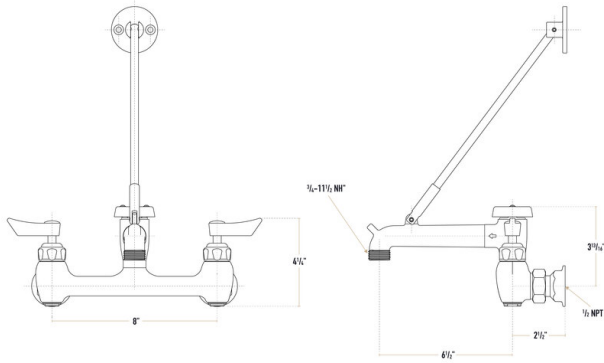

Waterloo Wall-Mounted Mop Sink Faucet with 8" Centers

#750FMS8

Item #: 750FMS8 Qty: _____

Project: _____

Approval: _____ Date: _____

Features

- Includes a 6 1/2" nozzle with pail hook
- Includes built-in service stops
- Wall bracket included for easy installation
- Leak-resistant 1/4 turn ceramic cartridges with check valves
- Features 8" centers

Certifications

 CSA, US and Canada
  NSF Listed

Technical Data

Spout Length	6 1/2 Inches
Faucet Height	14 1/2 Inches
Cartridge Type	Ceramic
Faucet Centers	8 Inches
Features	ANSI/ASSE 1001-2008 CSA B64.1.1-11 NSF/ANSI 372 NSF/ANSI 61
Finish	Chrome
Flow Rate	2 GPM

Technical Data

Handle Type	Lever
Material	Brass
Mounting Style	Wall Mounted
Thread Size	3/4"-11 1/2 NH
Type	Faucets
Water Inlet Size	1/2 Inches

Plan View

Notes & Details

Install a convenient and useful water fixture in your business with the Waterloo wall-mounted mop sink faucet with 8" centers! Waterloo faucets provide the industry-leading quality you expect. With heavy chrome-plated brass faucet bodies, ceramic cartridges engineered for durability, and certifications from a wide range of national and local regulatory agencies, you can install this model with confidence. And to give you total peace of mind, it comes with a 3-year replacement warranty.

This faucet features 8" centers with built-in service stops. It also has vacuum breakers that prevent water backflow. The sturdy lever handle design makes it easy to turn the water flow off and on. The upper wall support ensures this faucet is secured to the wall at all times, and the wall bracket is included. Additionally, the pail hook built into the nozzle provides extra convenience while cleaning.