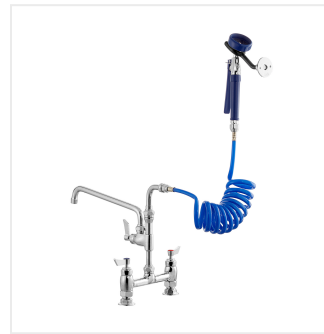

Waterloo 2.6 GPM Deck-Mounted Pet Grooming / Utility Faucet with 8" Centers, 9' Coiled Hose, and 12" Add-On Faucet

#750FDU812

Item #: 750FDU812 Qty: _____

Project: _____

Approval: _____ Date: _____

Features

- Multi-use faucet for pet grooming, washdown, and other utility applications
- 9' coiled hose, 2.6 GPM spray valve, 12" add-on swivel faucet
- Deck-mounted design with 8" adjustable centers; 1/2" NPT inlets
- 1/4 turn ceramic cartridges for long life and leak-protection
- Heavy-duty faucet base and spray valve; chrome-plated brass construction

Plan View

Notes & Details

This Waterloo deck-mounted utility faucet is a versatile water fixture that can fill a wide range of roles in your business thanks to its coiled, 9' hose and a reliable spray valve design! Waterloo products provide the industry-leading quality you expect. With heavy chrome-plated brass faucet bodies, ceramic cartridges engineered for durability, and certifications from a wide range of national and local regulatory agencies, you can install Waterloo products with confidence. And to give you total peace of mind, this model comes with a 3-year replacement warranty.

This faucet uses ceramic cartridges, which provide a much lower fail rate than the compression cartridges widely used in the industry. In this design, 2 ceramic discs fit together to create a watertight seal when closed. This removes the need for a rubber seat washer, which is one of the most frequently replaced parts on a faucet. This is a deck-mounted faucet, and it comes with 8" adjustable centers that line up with your sink or mounting surface centers to make installation easy. A set of 1/2" NPT inlets make it easy to connect it to your facility's water lines. Due to flow rate regulations, this faucet cannot be used in a pre-rinse application for pre-scraping dinnerware.