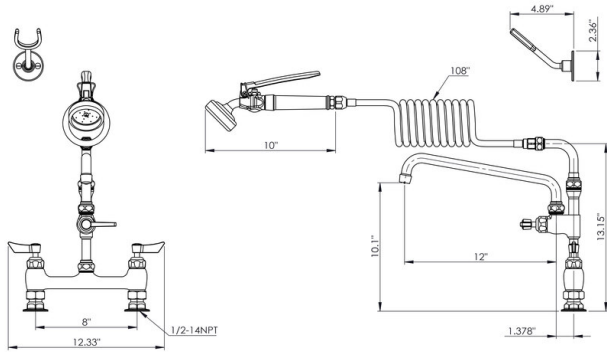

Technical Data

Features	ASME A112.18.1-2018 / CSA B125.1-18 Massachusetts Accepted Plumbing Product NSF/ANSI 372 NSF/ANSI 61
Mounting Style	Deck Mounted
Mounting Type	Adjustable
Pre Rinse Unit Type	No Riser
Spray Valve Flow Rate	2.6 GPM
Temperature Rating	180 Degrees F
Thread Size	55/64"-27 UNS
Type	Faucets
Water Inlet Size	1/2 Inches

Plan View

Notes & Details

This Waterloo deck-mounted utility faucet is a versatile water fixture that can fill a wide range of roles in your business thanks to its coiled, 9' hose and a reliable spray valve design! Waterloo products provide the industry-leading quality you expect. With heavy chrome-plated brass faucet bodies, ceramic cartridges engineered for durability, and certifications from a wide range of national and local regulatory agencies, you can install Waterloo products with confidence. And to give you total peace of mind, this model comes with a 3-year replacement warranty.

A 9' long hose makes it easy to get water exactly where you need it, when you need it, and the coiled design keeps it stowed out of the way when you don't need it. It's a great solution for pet and animal grooming applications. Restaurants can also use it for easier equipment washdown, and it's great for plenty of other utility applications, too! The spray valve delivers a flow rate of 2.6 GPM, giving you the power needed to blast away debris while still being gentle enough for use on animals in grooming applications. This unit also comes with a 12" add-on faucet for times when you need a normal faucet instead of a spray valve. It is perfect for filling up sink compartments or washing small hand tools and is also great for mixing up cleaning solutions in sanitation pails.

This faucet uses ceramic cartridges, which provide a much lower fail rate than the compression cartridges widely used in the industry. In this design, 2 ceramic discs fit together to create a watertight seal when closed. This removes the need for a rubber seat washer, which is one of the most frequently replaced parts on a faucet. This is a deck-mounted faucet, and it comes with 8" adjustable centers that line up with your sink or mounting surface centers to make installation easy. A set of 1/2" NPT inlets make it easy to connect it to your facility's water lines. Due to flow rate regulations, this faucet cannot be used in a pre-rinse application for pre-scraping dinnerware.

⚠ WARNING: This product can expose you to chemicals including lead, which are known to the State of California to cause cancer and birth defects or other reproductive harm. For more information, go to www.p65warnings.ca.gov.