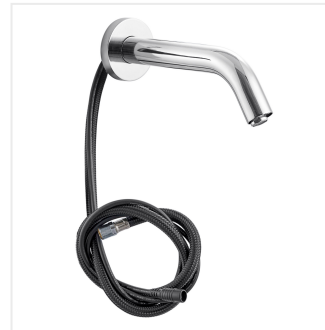

Waterloo Wall-Mounted Hands-Free Sensor Faucet with 8" Spout

#750EFWMSHS

Item #: 750EFWMSHS Qty: _____

Project: _____

Approval: _____ Date: _____

Features

- 4" spout, 1.2 GPM flow rate
- Wall-mounted, single hole base
- Below-deck mixing valve
- Solid chrome-plated brass construction for long life
- Includes AC adapter

Certifications

 3/8" Water Connection
  ADA Compliant
  1-15P

 CSA, US and Canada

Technical Data

Spout Length	7 3/4 Inches
Battery Type	AA
Faucet Centers	Single
Features	ASME A112.18.1-2018 / CSA B125.1-18 California AB100 Compliant Flex Inlets Included Hands Free Massachusetts Accepted Plumbing Product NSF/ANSI 372 NSF/ANSI 61

Plan View

Notes & Details

This Waterloo wall-mounted hands-free sensor faucet is the perfect solution when you need a dependable water fixture for your facility's restrooms and hand-washing areas! It features a 8" spout and a chrome-plated finish to provide a contemporary and refined look wherever it's installed. This faucet includes an below-deck mixing valve.

This unit has an infrared proximity sensor with a 30 second timeout feature and an adjustable sensor range of 2-15 cm. Because a sensor activates water flow, it has several advantages over a traditional handle-style faucet. It is hands-free, which reduces the opportunity for germs to spread, and it also prevents the faucet from running when it's not needed, which helps to cut down on your water bill. Additionally, the sensor comes with a 30-second timeout feature to prevent sink overflow and ensure water is being used only as needed. This faucet is powered by (4) AA batteries (sold separately), or you can use the optional UL certified AC wall adapter with a level VI efficiency rating. The control box and sensor cable install beneath the countertop for a clean presentation, with easy access when you need to service the faucet.