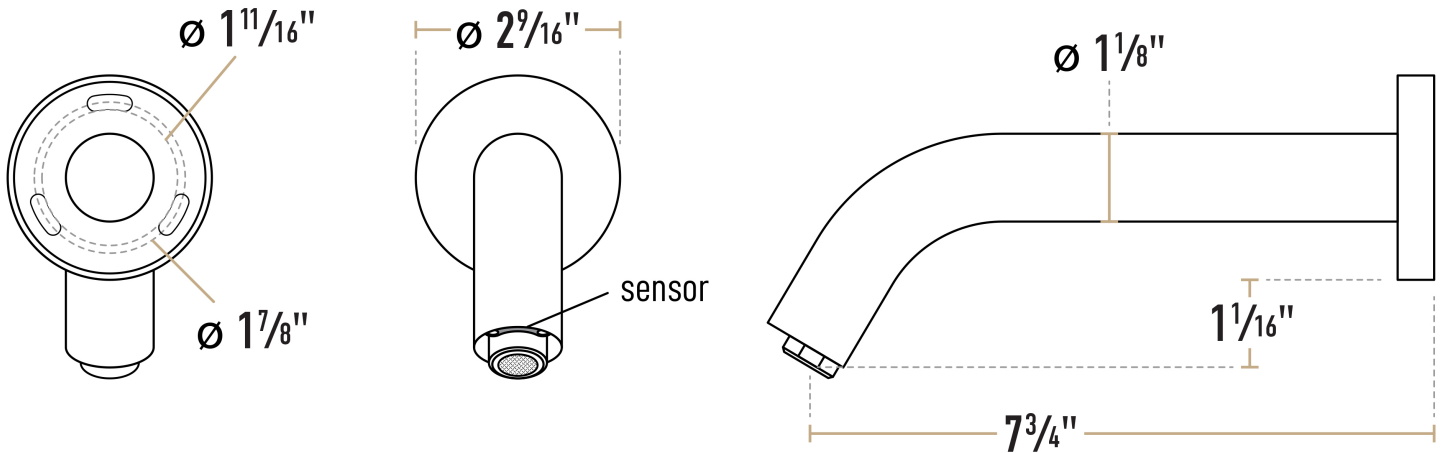

Waterloo Wall-Mounted Hands-Free Sensor Faucet with 8" Spout

#750EFWMSHS

Item #: 750EFWMSHS Qty: _____

Project: _____

Approval: _____ Date: _____

Features

- 4" spout, 1.2 GPM flow rate
- Wall-mounted, single hole base
- Below-deck mixing valve
- Solid chrome-plated brass construction for long life
- Includes AC adapter

Certifications

 3/8" Water Connection
  ADA Compliant
  1-15P

 CSA, US and Canada

Technical Data

Spout Length	7 3/4 Inches
Battery Type	AA
Faucet Centers	Single
Features	ASME A112.18.1-2018 / CSA B125.1-18 California AB100 Compliant Flex Inlets Included Hands Free Massachusetts Accepted Plumbing Product NSF/ANSI 372 NSF/ANSI 61

Technical Data

Finish	Chrome
Flow Rate	1.2 GPM
Material	Brass
Mounting Holes Required	1 Mounting Hole
Mounting Style	Wall Mounted
Pressure Rating	60 PSI
Spout Clearance	1 1/16 Inches
Spout Type	Cast
Temperature Rating	194 Degrees Fahrenheit
Type	Touchless Faucets
Water Inlet Size	3/8 Inches

Plan View

Notes & Details

This Waterloo wall-mounted hands-free sensor faucet is the perfect solution when you need a dependable water fixture for your facility's restrooms and hand-washing areas! It features a 8" spout and a chrome-plated finish to provide a contemporary and refined look wherever it's installed. This faucet includes an below-deck mixing valve.