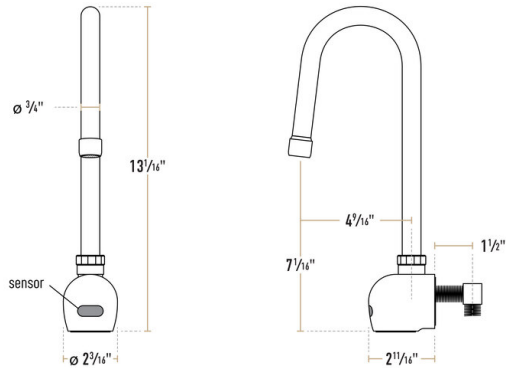

Waterloo Wall-Mount Hands-Free Sensor Faucet with 4 9/16" Gooseneck Spout and 0.5 GPM

#750EFWM11LF

Item #: 750EFWM11LF Qty: _____
 Project: _____
 Approval: _____ Date: _____

Features

- 0.5 GPM flow rate
- Wall-mount with a 30" stainless steel supply line and elbow
- (2) 18" stainless steel supply lines use 1/2" NPSM x 3/8" female fittings
- Solid chrome-plated brass construction for long life
- Includes AC adapter

Certifications

 ADA Compliant
  1-15P
  3/8" Water Connection

Technical Data

Hose Length	30 Inches
Spout Length	4 9/16 Inches
Faucet Height	13 1/16 Inches
Adjustable Sensor Range	1 Inches 8 Inches
Battery Type	AA
Default Sensor Range	6 Inches
Faucet Centers	Single
Finish	Chrome
Flow Rate	0.5 GPM

Technical Data

Features	ADA Compliant Hands Free Massachusetts Accepted Plumbing Product
Included	Flex Inlets
Material	Brass
Mounting Holes Required	1 Mounting Hole
Mounting Style	Wall Mounted
Plug Type	NEMA 1-15P
Power Type	AC Adapter Battery
Pressure Rating	60 PSI
Spout Clearance	7 1/16 Inches
Spout Type	Gooseneck
Temperature Rating	194 Degrees F
Type	Touchless Faucets
Water Inlet Size	3/8 Inches

Plan View

Notes & Details

This Waterloo wall-mount hands-free sensor faucet is the perfect solution when you need a dependable water fixture for your facility's restrooms and hand-washing areas! It features 4 9/16" long gooseneck spout on a single hole base to provide a contemporary and refined look wherever it's installed.