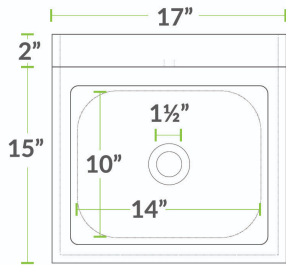

Plan View

600HS17EFW

TOP

FRONT

SIDE