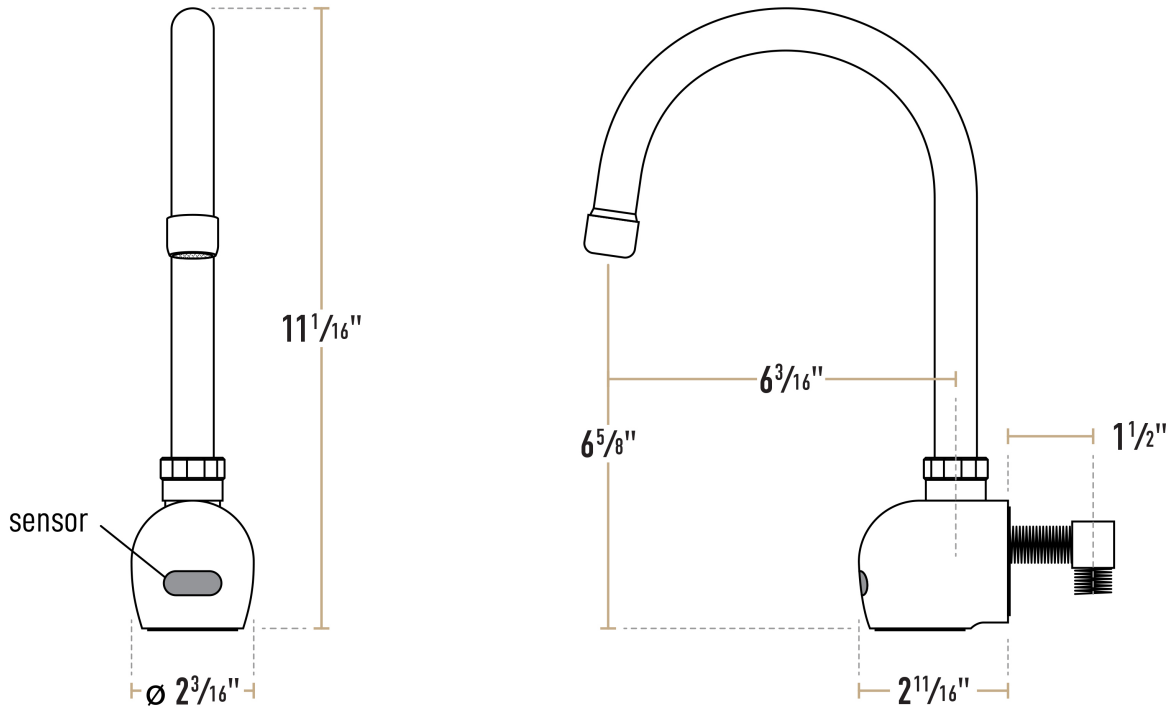

Plan View

600HS17EFW

TOP

FRONT

SIDE