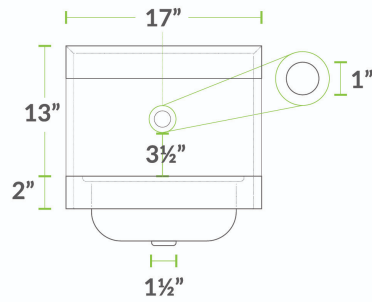

Plan View

600HS17EFW

TOP

FRONT

SIDE