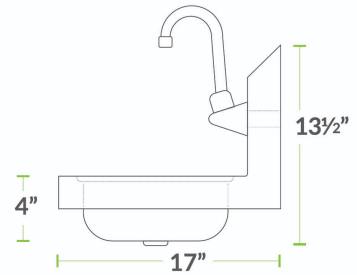

Plan View

600HS17EFW

TOP

FRONT

SIDE