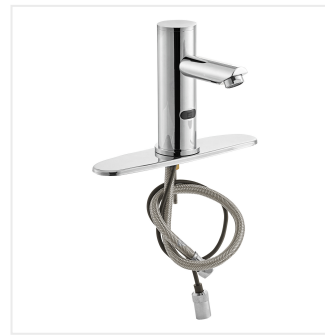

Waterloo Deck-Mounted Round Hands-Free Sensor Faucet with 4 1/2" Straight Spout and 10" Chrome-Plated Faucet Deck Plate

#750EFDMRDDP8SS

Item #: 750EFDMRDDP8SS Qty: _____

Project: _____

Approval: _____ Date: _____

Features

- 4 1/2" straight spout, 2.2 GPM flow rate
- Deck-mounted single base, (1) 18" stainless steel supply line to connect module to faucet
- (2) 18" stainless steel supply lines, 1/2" NPSM female x 3/8" female compression fittings
- Solid chrome-plated brass faucet with chrome-plated stainless steel deck plate for long life
- Includes AC adapter and control module, can operate on batteries

Certifications

 ADA Compliant
  1-15P
  3/8" Water Connection

 CSA, US and Canada

Technical Data

Spout Length	5 9/16 Inches
Faucet Height	6 5/16 Inches
Battery Type	AA
Faucet Centers	Single
Features	ASME A112.18.1-2018 / CSA B125.1-18 California AB100 Compliant Flex Inlets Included Hands Free NSF/ANSI 372 NSF/ANSI 61

Plan View

Notes & Details

This Waterloo deck mounted hands-free sensor faucet is the perfect solution when you need a dependable water fixture for your facility's restrooms and hand-washing areas! It features a 4 1/2" long straight spout, with a chrome-plated finish and an attractive rounded base to provide a contemporary and refined look wherever it's installed. Plus, it comes with an 10" deck plate. The deck plate is a great way to create a seamless and attractive connection point between your faucet and the countertop. Made from chrome-plated stainless steel, it provides a polished look and superior durability.