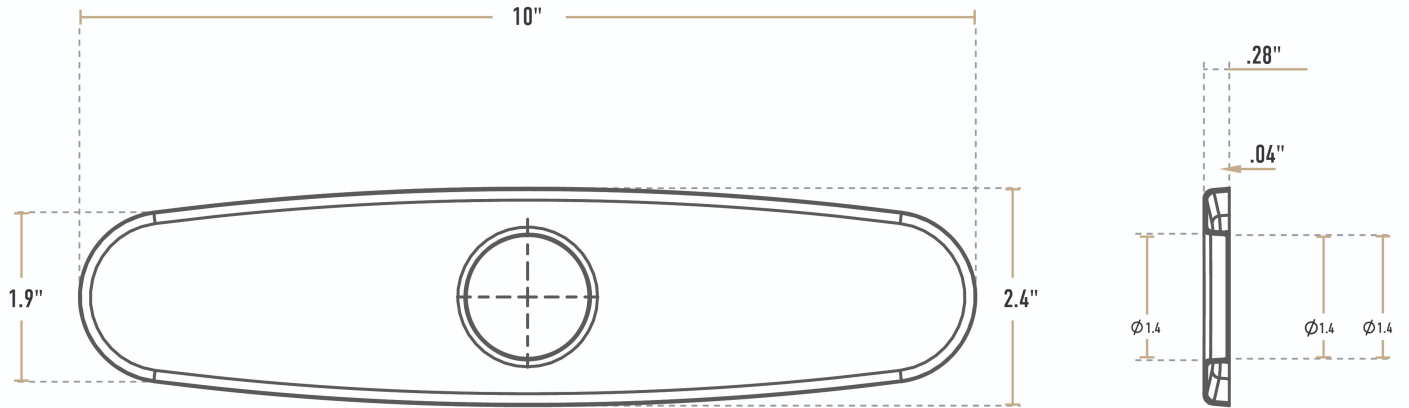

Features

- 4 1/2" straight spout, 2.2 GPM flow rate
- Deck-mounted single base, (1) 18" stainless steel supply line to connect module to faucet
- (2) 18" stainless steel supply lines, 1/2" NPSM female x 3/8" female compression fittings
- Solid chrome-plated brass faucet with chrome-plated stainless steel deck plate for long life
- Includes AC adapter and control module, can operate on batteries

Certifications

 ADA Compliant
  1-15P
  3/8" Water Connection

 CSA, US and Canada

Technical Data

Spout Length	5 9/16 Inches
Faucet Height	6 5/16 Inches
Battery Type	AA
Faucet Centers	Single
Features	ASME A112.18.1-2018 / CSA B125.1-18 California AB100 Compliant Flex Inlets Included Hands Free NSF/ANSI 372 NSF/ANSI 61

Technical Data

Finish	Chrome
Flow Rate	2.2 GPM
Material	Brass
Mounting Holes Required	1 Mounting Hole
Mounting Style	Deck Mounted
Pressure Rating	60 PSI
Spout Clearance	4 3/8 Inches
Spout Type	Cast
Temperature Rating	194 Degrees Fahrenheit
Type	Touchless Faucets
Water Inlet Size	3/8 Inches

Plan View

Notes & Details

This Waterloo deck mounted hands-free sensor faucet is the perfect solution when you need a dependable water fixture for your facility's restrooms and hand-washing areas! It features a 4 1/2" long straight spout, with a chrome-plated finish and an attractive rounded base to provide a contemporary and refined look wherever it's installed. Plus, it comes with an 10" deck plate. The deck plate is a great way to create a seamless and attractive connection point between your faucet and the countertop. Made from chrome-plated stainless steel, it provides a polished look and superior durability.