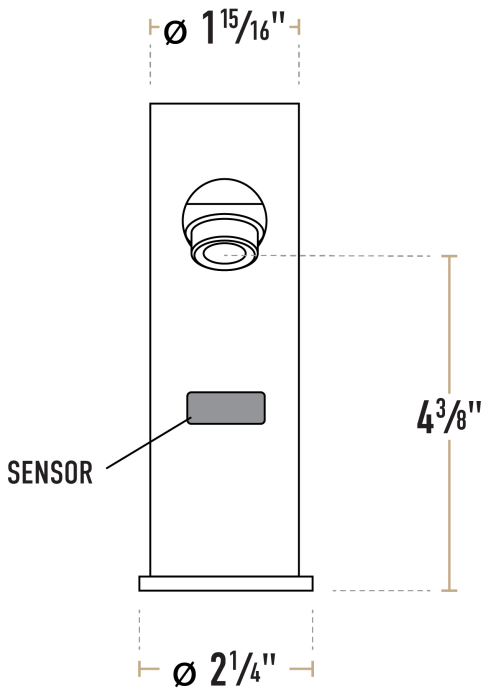

Features

- 4 1/2" straight spout, 2.2 GPM flow rate
- Deck-mounted single base, (1) 18" stainless steel supply line to connect module to faucet
- (2) 18" stainless steel supply lines, 1/2" NPSM female x 3/8" female compression fittings
- Solid chrome-plated brass faucet with chrome-plated stainless steel deck plate for long life
- Includes AC adapter and control module, can operate on batteries

Certifications

 ADA Compliant
  1-15P
  3/8" Water Connection

 CSA, US and Canada

Technical Data

Spout Length	5 9/16 Inches
Faucet Height	6 5/16 Inches
Battery Type	AA
Faucet Centers	Single
Features	ASME A112.18.1-2018 / CSA B125.1-18 California AB100 Compliant Flex Inlets Included Hands Free NSF/ANSI 372 NSF/ANSI 61

Technical Data

Finish	Chrome
Flow Rate	2.2 GPM
Material	Brass
Mounting Holes Required	1 Mounting Hole
Mounting Style	Deck Mounted
Pressure Rating	60 PSI
Spout Clearance	4 3/8 Inches
Spout Type	Cast
Temperature Rating	194 Degrees Fahrenheit
Type	Touchless Faucets
Water Inlet Size	3/8 Inches

Plan View

Notes & Details

This Waterloo deck mounted hands-free sensor faucet is the perfect solution when you need a dependable water fixture for your facility's restrooms and hand-washing areas! It features a 4 1/2" long straight spout, with a chrome-plated finish and an attractive rounded base to provide a contemporary and refined look wherever it's installed. Plus, it comes with an 10" deck plate. The deck plate is a great way to create a seamless and attractive connection point between your faucet and the countertop. Made from chrome-plated stainless steel, it provides a polished look and superior durability.