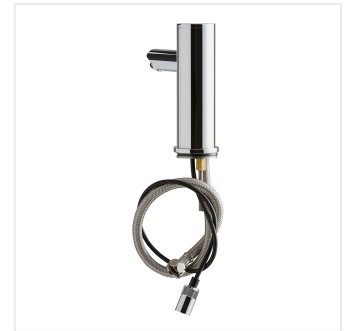

## Waterloo Deck-Mounted Round Hands-Free Sensor Faucet with 4 1/2" Straight Spout

#750EFDMRD

Item #: 750EFDMRD Qty: \_\_\_\_\_  
 Project: \_\_\_\_\_  
 Approval: \_\_\_\_\_ Date: \_\_\_\_\_

### Features

- 4 1/2" straight spout, 2.2 GPM flow rate
- Deck-mounted single base, (1) 18" stainless steel supply line to connect module to faucet
- Below-deck manual mixing valve, (2) 18" stainless steel supply lines, 1/2" NPSM female x 3/8" female compression fittings
- Solid chrome-plated brass construction for long life
- Includes AC adapter and control module, can operate on batteries

### Technical Data

Spout Length	5 9/16 Inches
Faucet Height	6 5/16 Inches
Battery Type	AA
Faucet Centers	Single
Features	ASME A112.18.1-2018 / CSA B125.1-18 California AB100 Compliant Flex Inlets Included Hands Free NSF/ANSI 372 NSF/ANSI 61

# Notes & Details

---

This Waterloo deck mounted hands-free sensor faucet is the perfect solution when you need a dependable water fixture for your facility's restrooms and hand-washing areas! It features a 4 1/2" long straight spout, with a chrome-plated finish and an attractive rounded base to provide a contemporary and refined look wherever it's installed.