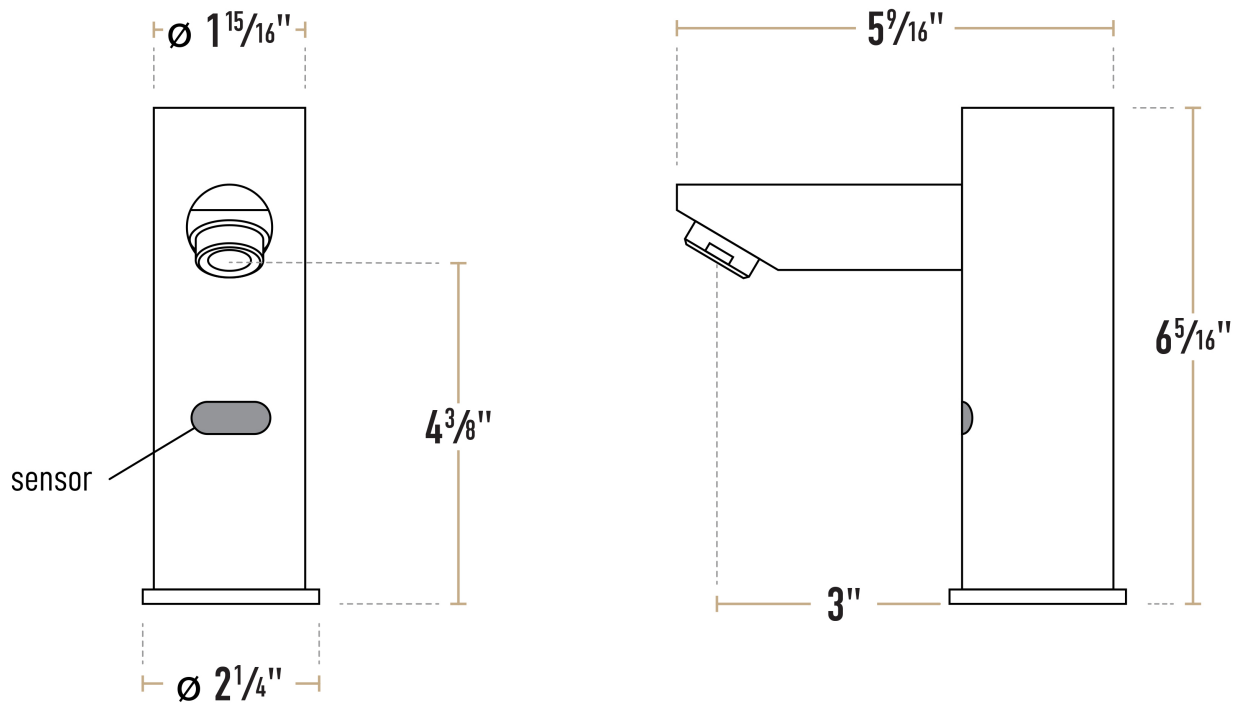

Technical Data

Finish	Chrome
Flow Rate	2.2 GPM
Material	Brass
Mounting Holes Required	1 Mounting Hole
Mounting Style	Deck Mounted
Pressure Rating	60 PSI
Spout Clearance	4 3/8 Inches
Spout Type	Cast
Temperature Rating	194 Degrees Fahrenheit
Type	Touchless Faucets
Water Inlet Size	3/8 Inches

Plan View