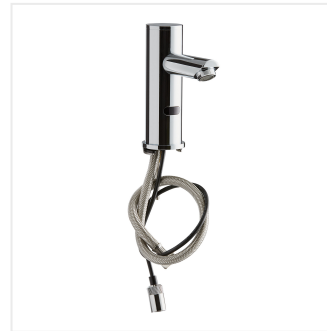

## Waterloo Deck-Mounted Round Hands-Free Sensor Faucet with 4 1/2" Straight Spout

#750EFDMRD

Item #: 750EFDMRD Qty: \_\_\_\_\_  
 Project: \_\_\_\_\_  
 Approval: \_\_\_\_\_ Date: \_\_\_\_\_

### Features

- 4 1/2" straight spout, 2.2 GPM flow rate
- Deck-mounted single base, (1) 18" stainless steel supply line to connect module to faucet
- Below-deck manual mixing valve, (2) 18" stainless steel supply lines, 1/2" NPSM female x 3/8" female compression fittings
- Solid chrome-plated brass construction for long life
- Includes AC adapter and control module, can operate on batteries

### Technical Data

Spout Length	5 9/16 Inches
Faucet Height	6 5/16 Inches
Battery Type	AA
Faucet Centers	Single
Features	ASME A112.18.1-2018 / CSA B125.1-18 California AB100 Compliant Flex Inlets Included Hands Free NSF/ANSI 372 NSF/ANSI 61

# Notes & Details

---

This Waterloo deck mounted hands-free sensor faucet is the perfect solution when you need a dependable water fixture for your facility's restrooms and hand-washing areas! It features a 4 1/2" long straight spout, with a chrome-plated finish and an attractive rounded base to provide a contemporary and refined look wherever it's installed.