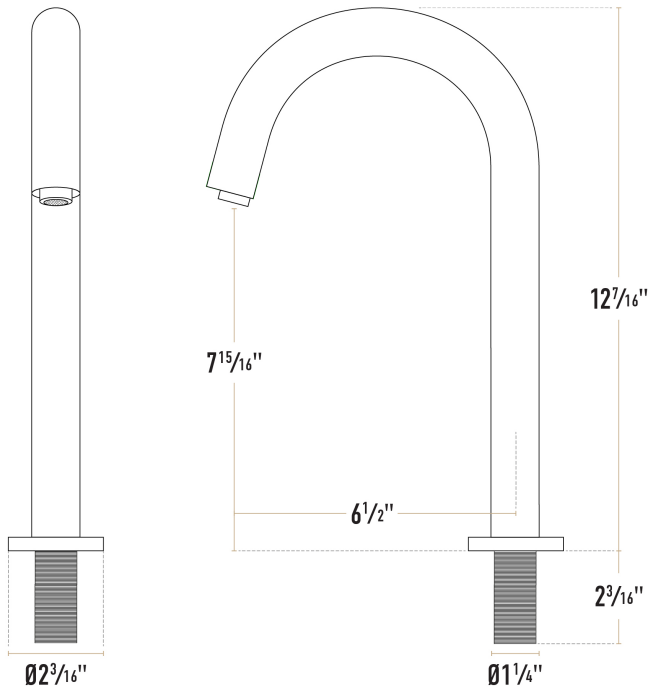

Waterloo Deck Mount Bronze Hands-Free Sensor Faucet with 6 1/2" Gooseneck Spout and Concealed Sensor

#750EFDMSBZ2

Item #: 750EFDMSBZ2 Qty: _____

Project: _____

Approval: _____ Date: _____

Features

- 1.2 GPM flow rate
- Deck-mounted single base, (1) 18" stainless steel supply line to connect module to faucet
- Mixing valve, (2) 18" stainless steel supply lines, 1/2" NPSM x 3/8" female fittings
- Solid brass construction for long life, bronze finish
- Includes AC adapter and control module, concealed sensor

Certifications

 ADA Compliant
  1-15P
  3/8" Water Connection

 CSA, US and Canada

Technical Data

Spout Length	6 1/2 Inches
Faucet Height	12 7/16 Inches
Battery Type	AA
Faucet Centers	Single
Finish	Bronze
Flow Rate	1.2 GPM
Material	Brass
Mounting Holes Required	1 Mounting Hole
Mounting Style	Deck Mounted
Pressure Rating	60 PSI

Technical Data

Features	ASME A112.18.1-2018 / CSA B125.1-18 California AB100 Compliant Flex Inlets Included Hands Free Massachusetts Accepted Plumbing Product NSF/ANSI 372 NSF/ANSI 61
Spout Clearance	7 15/16 Inches
Spout Type	Gooseneck
Temperature Rating	194 Degrees Fahrenheit
Type	Touchless Faucets
Water Inlet Size	3/8 Inches

Plan View

Notes & Details

This Waterloo deck-mounted bronze hands-free sensor faucet is the perfect solution when you need a dependable water fixture for your facility's restrooms and hand-washing areas! It features a 6 1/2" long, angled gooseneck spout on a single hole base, with a bronze finish that provides a contemporary and refined look wherever it's installed. The sensor is also concealed so as to be more aesthetically pleasing than a traditional base-mounted sensor.