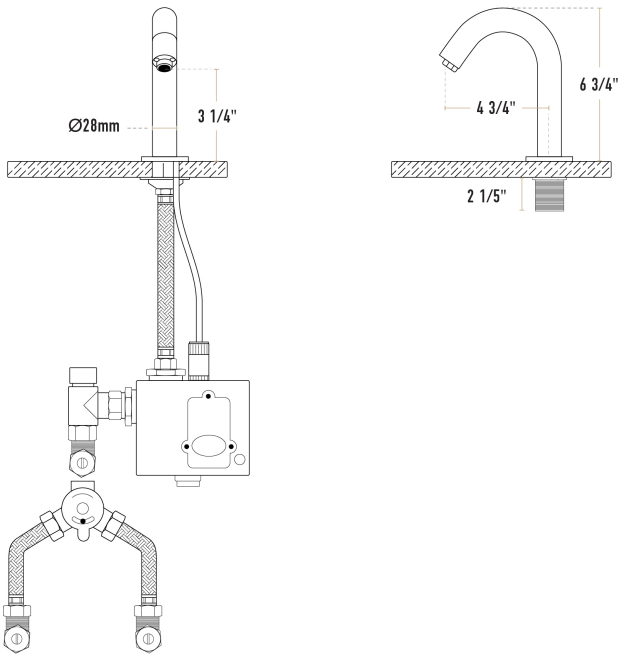

Technical Data

Features	ASME A112.18.1-2018 / CSA B125.1-18 California AB100 Compliant Flex Inlets Included Hands Free NSF/ANSI 372 NSF/ANSI 61
Pressure Rating	60 PSI
Spout Clearance	3 1/4 Inches
Spout Type	Gooseneck
Temperature Rating	194 Degrees Fahrenheit
Type	Touchless Faucets
Water Inlet Size	3/8 Inches

Plan View

Notes & Details

This Waterloo deck-mounted bronze hands-free sensor faucet is the perfect solution when you need a dependable water fixture for your facility's restrooms and hand-washing areas! It features a 4 3/4 long, angled gooseneck spout on a single hole base, with a bronze finish that provides a contemporary and refined look wherever it's installed. The sensor is also concealed so as to be more aesthetically pleasing than a traditional base-mounted sensor.

It has an infrared proximity sensor with a 30 second timeout feature and an adjustable range of 2-15 cm. Because a sensor activates the water flow, it has several advantages over a traditional handle-style faucet. It is hands-free, which reduces the opportunity for germs to length, and it also prevents the faucet from running when it's not needed, which helps to cut down on your water bill.

The UL certified AC adapter with a Level VI efficiency rating is included to provide power for the faucet's control module, which installs below the countertop and connects to the faucet with an 18" flexible supply line. Or, you can also use (4) AA batteries if an outlet isn't convenient, and to provide backup power in case of an outage. A mixing valve also allows you to easily set the output temperature to the desired level. This prevents burned hands from water that is too hot, while still ensuring that the water is warm enough for users to effectively wash their hands. A pair of 18" flexible stainless steel connectors with 1/2" NPSM female x 3/8" female compression fittings connect the mixing valve to your building's water lines.

Waterloo sensor faucets provide the industry-leading quality you expect. With a heavy brass faucet body and certifications from a wide range of national and local regulatory agencies, you can install this model with confidence. And to give you total peace of mind, it comes with a 3-year replacement warranty.