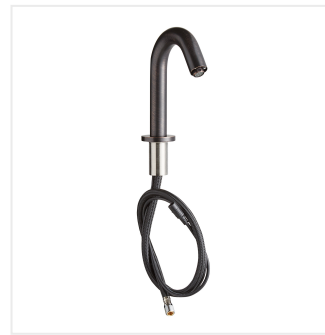

## Waterloo Deck Mount Bronze Hands-Free Sensor Faucet with 4 3/4" Gooseneck Spout and Concealed Sensor

#750EFDMHSBZ

Item #: 750EFDMHSBZ Qty: \_\_\_\_\_

Project: \_\_\_\_\_

Approval: \_\_\_\_\_ Date: \_\_\_\_\_

### Features

- 1.2 GPM flow rate
- Deck-mounted single base, (1) 18" stainless steel supply line to connect module to faucet
- Mixing valve, (2) 18" stainless steel supply lines, 1/2" NPSM x 3/8" female fittings
- Solid brass construction for long life, bronze finish
- Includes AC adapter and control module, concealed sensor

### Technical Data

Spout Length	4 3/4 Inches
Faucet Width	1 1/4 Inches
Faucet Height	6 3/4 Inches
Battery Type	AA
Faucet Centers	Single
Finish	Bronze
Flow Rate	1.2 GPM
Material	Brass
Mounting Holes Required	1 Mounting Hole
Mounting Style	Deck Mounted

## Notes & Details

This Waterloo deck-mounted bronze hands-free sensor faucet is the perfect solution when you need a dependable water fixture for your facility's restrooms and hand-washing areas! It features a 4 3/4 long, angled gooseneck spout on a single hole base, with a bronze finish that provides a contemporary and refined look wherever it's installed. The sensor is also concealed so as to be more aesthetically pleasing than a traditional base-mounted sensor.