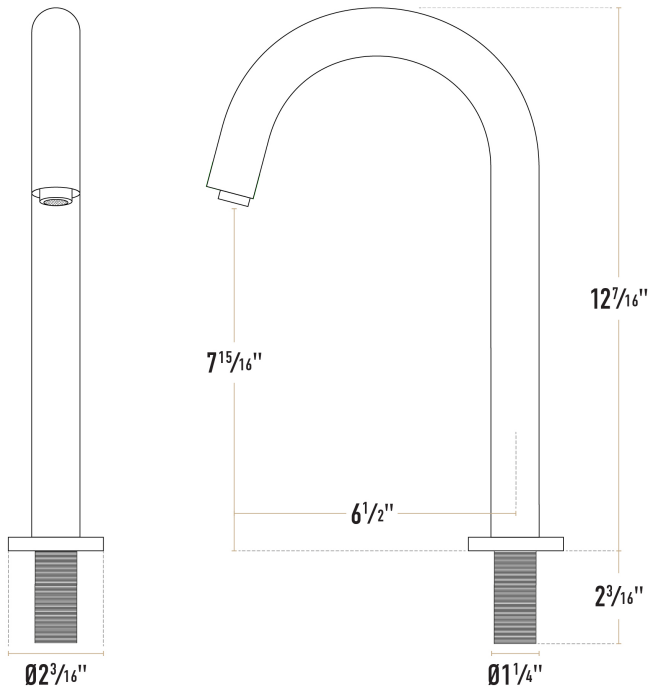

Waterloo Deck Mount Matte Black Hands-Free Sensor Faucet with 6 1/2" Gooseneck Spout and Concealed Sensor

#750EFDMSBK2

Item #: 750EFDMSBK2 Qty: _____

Project: _____

Approval: _____ Date: _____

Features

- 1.2 GPM flow rate
- Deck-mounted single base, (1) 18" stainless steel supply line to connect module to faucet
- Mixing valve, (2) 18" stainless steel supply lines, 1/2" NPSM x 3/8" female fittings
- Solid brass construction for long life, matte black finish
- Includes AC adapter and control module, concealed sensor

Certifications

 ADA Compliant
  1-15P
  3/8" Water Connection

 CSA, US and Canada

Technical Data

Spout Length	6 1/2 Inches
Faucet Height	12 7/16 Inches
Battery Type	AA
Faucet Centers	Single
Finish	Matte Black
Flow Rate	1.2 GPM
Material	Brass
Mounting Holes Required	1 Mounting Hole
Mounting Style	Deck Mounted
Pressure Rating	60 PSI

Technical Data

Features	ASME A112.18.1-2018 / CSA B125.1-18 California AB100 Compliant Flex Inlets Included Hands Free Massachusetts Accepted Plumbing Product NSF/ANSI 372 NSF/ANSI 61
Spout Clearance	7 15/16 Inches
Spout Type	Gooseneck
Temperature Rating	194 Degrees Fahrenheit
Type	Touchless Faucets
Water Inlet Size	3/8 Inches

Plan View

Notes & Details

This Waterloo deck-mounted matte black hands-free sensor faucet is the perfect solution when you need a dependable water fixture for your facility's restrooms and hand-washing areas! It features a 6 1/2" long, angled gooseneck spout on a single hole base, with a matte black finish that provides a contemporary and refined look wherever it's installed. The sensor is also concealed so as to be more aesthetically pleasing than a traditional base-mounted sensor.