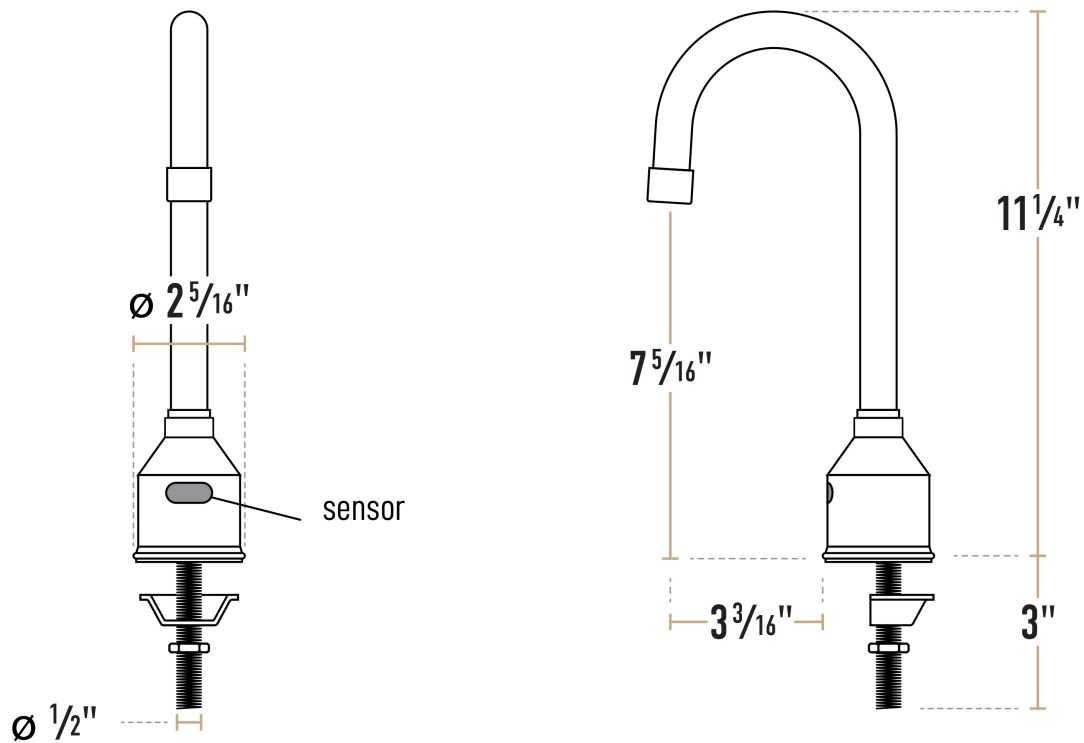

Waterloo Deck Mount Hands-Free Sensor Faucet with 3 3/16" Gooseneck Spout

#750EFDMG12

Item #: 750EFDMG12 Qty: _____
 Project: _____
 Approval: _____ Date: _____

Features

- 2.2 GPM flow rate
- Deck-mounted single base, (1) 18" stainless steel supply line to connect module to faucet
- Mixing valve, (2) 18" stainless steel supply lines, 1/2" NPSM x 3/8" female fittings
- Solid chrome-plated brass construction for long life
- Includes AC adapter and control module, can operate on batteries

Certifications

 ADA Compliant
  1-15P
  3/8" Water Connection

 CSA, US and Canada

Technical Data

Spout Length	3 3/16 Inches
Faucet Height	11 1/4 Inches
Battery Type	AA
Faucet Centers	Single
Finish	Chrome
Flow Rate	2.2 GPM
Material	Brass
Mounting Holes Required	1 Mounting Hole
Mounting Style	Deck Mounted
Pressure Rating	60 PSI

Technical Data

Features	ASME A112.18.1-2018 / CSA B125.1-18 California AB100 Compliant Flex Inlets Included Hands Free Massachusetts Accepted Plumbing Product NSF/ANSI 372 NSF/ANSI 61
Spout Clearance	7 5/16 Inches
Spout Type	Gooseneck
Temperature Rating	194 Degrees Fahrenheit
Type	Touchless Faucets
Water Inlet Size	3/8 Inches

Plan View

Notes & Details

This Waterloo deck mounted hands-free sensor faucet is the perfect solution when you need a dependable water fixture for your facility's restrooms and hand-washing areas! It features a $3\frac{3}{16}$ " long gooseneck spout, with a chrome-plated finish and an attractive base to provide a contemporary and refined look wherever it's installed.