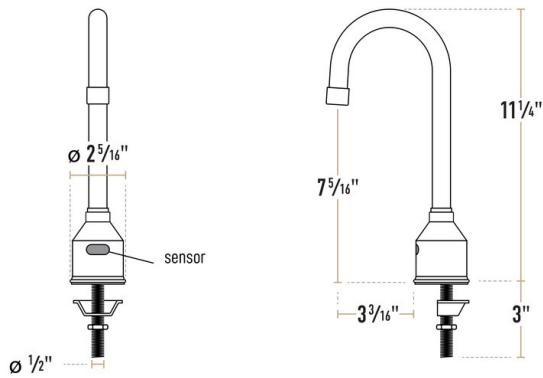

Waterloo Deck Mount Hands-Free Sensor Faucet with 3 3/16\"/>

#750EFDMG12

Item #: 750EFDMG12 Qty: _____
 Project: _____
 Approval: _____ Date: _____

Features

- 2.2 GPM flow rate
- Deck-mounted single base, (1) 18\"/>

Certifications

 ADA Compliant  1-15P 3/8\"/>

 CSA, US and Canada

Technical Data

Spout Length	3 3/16 Inches
Faucet Height	11 1/4 Inches
Adjustable Sensor Range	1 Inches 8 Inches
Battery Type	AA
Faucet Centers	Single
Finish	Chrome
Flow Rate	2.2 GPM
Material	Brass
Mounting Holes Required	1 Mounting Hole

Technical Data

Features	ASME A112.18.1-2018 / CSA B125.1-18 Flex Inlets Included Hands Free Massachusetts Accepted Plumbing Product NSF/ANSI 372 NSF/ANSI 61
Mounting Style	Deck Mounted
Power Type	AC Adapter Battery
Pressure Rating	60 PSI
Spout Clearance	7 5/16 Inches
Spout Type	Gooseneck
Temperature Rating	194 Degrees F
Type	Touchless Faucets
Water Inlet Size	3/8 Inches

Plan View

Notes & Details

This Waterloo deck mounted hands-free sensor faucet is the perfect solution when you need a dependable water fixture for your facility's restrooms and hand-washing areas! It features a 3 3/16" long gooseneck spout, with a chrome-plated finish and an attractive base to provide a contemporary and refined look wherever it's installed.