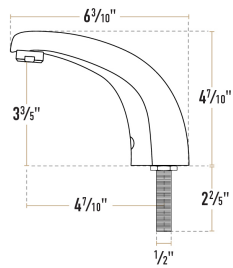

- 4 3/4" cast spout, 2.2 GPM flow rate
- Deck-mounted single base, (1) 18" stainless steel supply line to connect module to faucet
- (2) 18" stainless steel supply lines, 1/2" NPSM female x 3/8" female compression fittings
- Solid chrome-plated brass faucet with chrome-plated stainless steel deck plate for long life
- Includes AC adapter and control module, can operate on batteries

Certifications

 ADA Compliant
  1-15P
  3/8" Water Connection

 CSA, US and Canada

Technical Data

Spout Length	4 3/4 Inches
Faucet Height	4 3/4 Inches
Battery Type	AA
Faucet Centers	Single
Finish	Chrome
Flow Rate	2.2 GPM
Material	Brass
Mounting Holes Required	1 Mounting Hole
Mounting Style	Deck Mounted
Plug Type	NEMA 1-15P

Technical Data

Features	ADA Compliant ASME A112.18.1-2018 / CSA B125.1-18 California AB100 Compliant Flex Inlets Included Hands Free NSF/ANSI 372 NSF/ANSI 61
Spout Clearance	3 3/4 Inches
Spout Type	Cast
Temperature Rating	194 Degrees Fahrenheit
Type	Touchless Faucets
Water Inlet Size	3/8 Inches

Plan View

Front View

Side View

Top View

Notes & Details

This Waterloo deck mounted hands-free sensor faucet is the perfect solution when you need a dependable water fixture for your facility's restrooms and hand-washing areas! It features a 4 3/4" long cast spout, with a chrome-plated finish and a single hole base to provide a contemporary and refined look wherever it's installed. Plus, it comes with an 10" deck plate. The deck plate is a great way to create a seamless and attractive connection point between your faucet and the countertop. Made from chrome-plated stainless steel, it provides a polished look and superior durability.