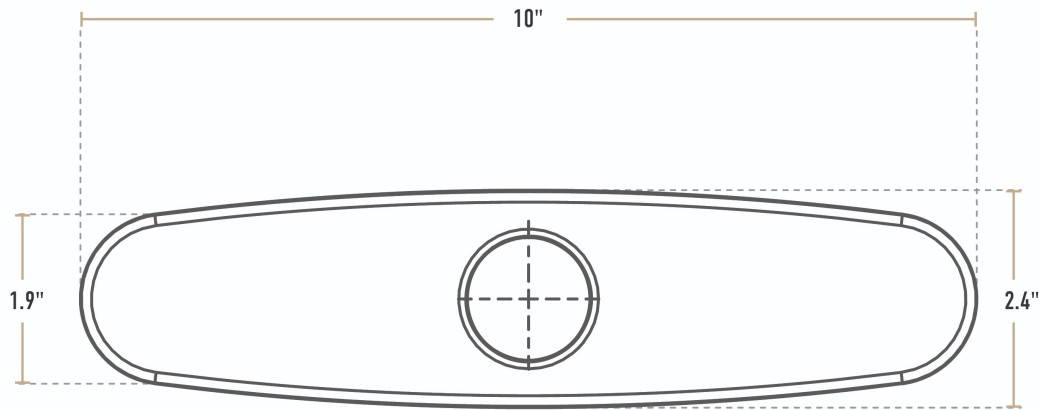

- 4 3/4" cast spout, 2.2 GPM flow rate
- Deck-mounted single base, (1) 18" stainless steel supply line to connect module to faucet
- (2) 18" stainless steel supply lines, 1/2" NPSM female x 3/8" female compression fittings
- Solid chrome-plated brass faucet with chrome-plated stainless steel deck plate for long life
- Includes AC adapter and control module, can operate on batteries

Certifications

 ADA Compliant
  1-15P
  3/8" Water Connection

 CSA, US and Canada

Technical Data

Spout Length	4 3/4 Inches
Faucet Height	4 3/4 Inches
Battery Type	AA
Faucet Centers	Single
Finish	Chrome
Flow Rate	2.2 GPM
Material	Brass
Mounting Holes Required	1 Mounting Hole
Mounting Style	Deck Mounted
Plug Type	NEMA 1-15P

Technical Data

Features	ADA Compliant ASME A112.18.1-2018 / CSA B125.1-18 California AB100 Compliant Flex Inlets Included Hands Free NSF/ANSI 372 NSF/ANSI 61
Spout Clearance	3 3/4 Inches
Spout Type	Cast
Temperature Rating	194 Degrees Fahrenheit
Type	Touchless Faucets
Water Inlet Size	3/8 Inches

Plan View

Front View

Side View

Top View

Notes & Details

This Waterloo deck mounted hands-free sensor faucet is the perfect solution when you need a dependable water fixture for your facility's restrooms and hand-washing areas! It features a 4 3/4" long cast spout, with a chrome-plated finish and a single hole base to provide a contemporary and refined look wherever it's installed. Plus, it comes with an 10" deck plate. The deck plate is a great way to create a seamless and attractive connection point between your faucet and the countertop. Made from chrome-plated stainless steel, it provides a polished look and superior durability.