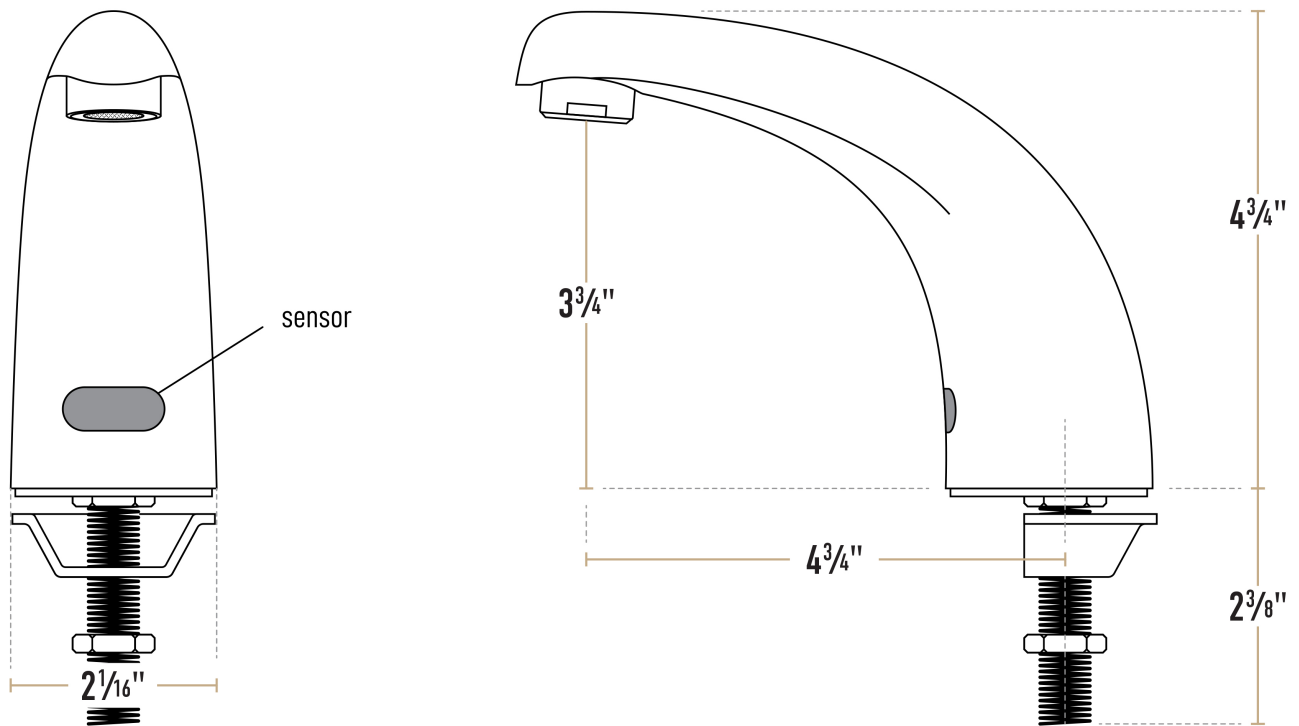

Waterloo Deck-Mounted Hands-Free Sensor Faucet with 4 3/4" Cast Spout

#750EFDMC

Item #: 750EFDMC Qty: _____

Project: _____

Approval: _____ Date: _____

Features

- 4 3/4" cast spout, 2.2 GPM flow rate
- Deck-mounted single base, (1) 18" stainless steel supply line to connect module to faucet
- Below-deck manual mixing valve, (2) 18" stainless steel supply lines, 1/2" NPSM female x 3/8" female
- Solid chrome-plated brass construction for long life
- Includes AC adapter and control module, can operate on batteries

Certifications

 1-15P
  3/8" Water Connection
  ADA Compliant

 CSA, US and Canada

Technical Data

Spout Length	4 3/4 Inches
Faucet Height	4 3/4 Inches
Battery Type	AA
Faucet Centers	Single
Finish	Chrome
Flow Rate	2.2 GPM
Material	Brass
Mounting Holes Required	1 Mounting Hole
Mounting Style	Deck Mounted
Plug Type	NEMA 1-15P

Technical Data

Features	ADA Compliant ASME A112.18.1-2018 / CSA B125.1-18 California AB100 Compliant Flex Inlets Included Hands Free NSF/ANSI 372 NSF/ANSI 61
Pressure Rating	60 PSI
Spout Clearance	3 3/4 Inches
Spout Type	Cast
Temperature Rating	194 Degrees Fahrenheit
Type	Touchless Faucets
Water Inlet Size	3/8 Inches

Plan View

Notes & Details

This Waterloo deck mounted hands-free sensor faucet is the perfect solution when you need a dependable water fixture for your facility's restrooms and hand-washing areas! It features a 4 3/4" long cast spout, with a chrome-plated finish and a single hole base to provide a contemporary and refined look wherever it's installed.