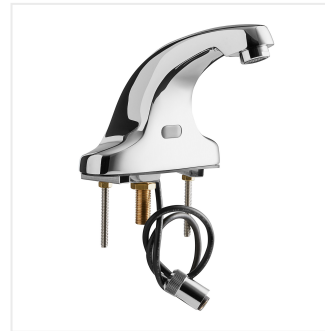

Waterloo 6" Deck-Mounted Hands-Free Sensor Faucet with 3 5/8" Cast Spout

#750EFDM

Item #: 750EFDM Qty: _____

Project: _____

Approval: _____ Date: _____

Features

- 3 5/8" cast spout, 2.2 GPM flow rate
- 6" deck-mounted base with mounting studs on 4" centers, (1) 18" stainless steel supply line to connect
- Below-deck manual mixing valve, (2) 18" stainless steel supply lines, 1/2" NPSM female x 3/8" female
- Solid chrome-plated brass construction for long life
- Includes AC adapter and control module, can operate on batteries

Certifications

 1-15P
  ADA Compliant
  3/8" Water Connection

 CSA, US and Canada

Technical Data

Spout Length	3 5/8 Inches
Faucet Height	4 7/8 Inches
Battery Type	AA
Faucet Centers	4 Inches
Finish	Chrome
Flow Rate	2.2 GPM
Material	Brass
Mounting Holes Required	3 Mounting Holes
Mounting Style	Deck Mounted
Plug Type	NEMA 1-15P

Plan View

Notes & Details

This Waterloo deck mounted hands-free sensor faucet is the perfect solution when you need a dependable water fixture for your facility's restrooms and hand-washing areas! It features a 3 5/8" long cast spout, with a chrome-plated finish and a 6" wide base to provide a contemporary and refined look wherever it's installed.

This unit has an infrared proximity sensor with a 30 second timeout feature and an adjustable sensor range of 2-21 cm. Because a sensor activates the water flow, it has several advantages over a traditional handle-style faucet. It is hands-free, which reduces the opportunity for germs to spread, and it also prevents the faucet from running when it's not needed, which helps to cut down on your water bill.