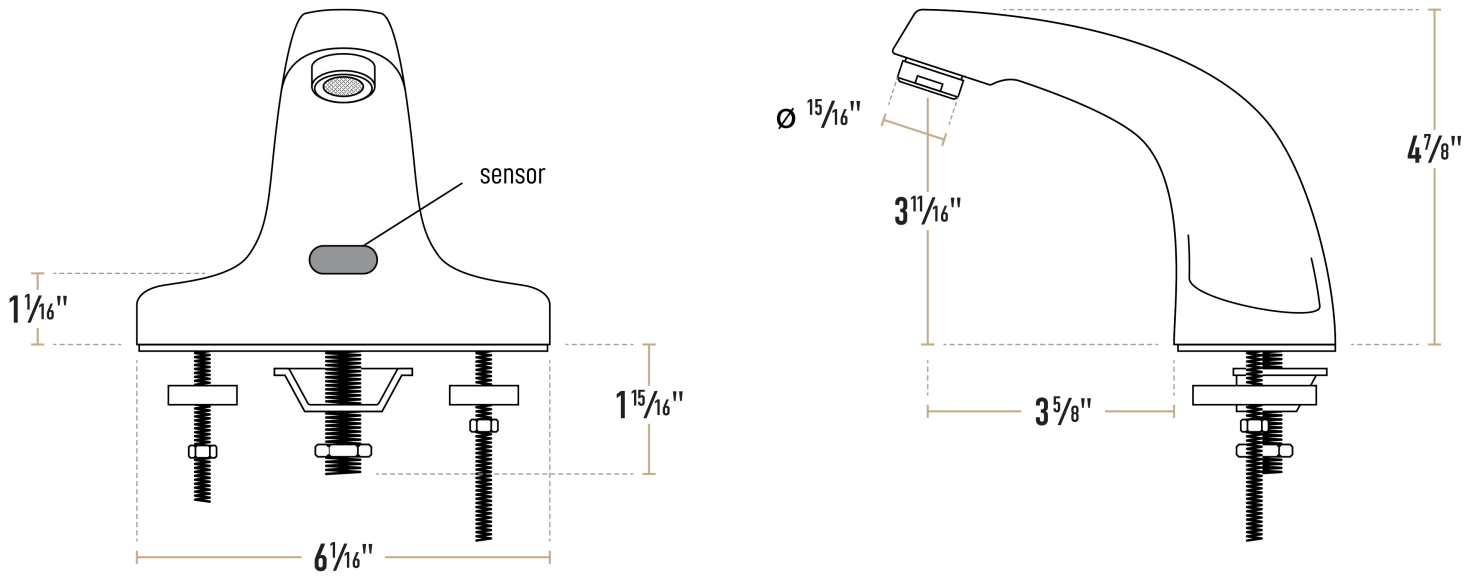

Waterloo 6" Deck-Mounted Hands-Free Sensor Faucet with 3 5/8" Cast Spout

#750EFDM

Item #: 750EFDM Qty: _____

Project: _____

Approval: _____ Date: _____

Features

- 3 5/8" cast spout, 2.2 GPM flow rate
- 6" deck-mounted base with mounting studs on 4" centers, (1) 18" stainless steel supply line to connect
- Below-deck manual mixing valve, (2) 18" stainless steel supply lines, 1/2" NPSM female x 3/8" female
- Solid chrome-plated brass construction for long life
- Includes AC adapter and control module, can operate on batteries

Certifications

 1-15P
  ADA Compliant
  3/8" Water Connection

 CSA, US and Canada

Technical Data

Spout Length	3 5/8 Inches
Faucet Height	4 7/8 Inches
Battery Type	AA
Faucet Centers	4 Inches
Finish	Chrome
Flow Rate	2.2 GPM
Material	Brass
Mounting Holes Required	3 Mounting Holes
Mounting Style	Deck Mounted
Plug Type	NEMA 1-15P

Technical Data

Features	ADA Compliant ASME A112.18.1-2018 / CSA B125.1-18 California AB100 Compliant Flex Inlets Included Hands Free NSF/ANSI 372 NSF/ANSI 61
Pressure Rating	60 PSI
Spout Clearance	3 11/16 Inches
Spout Type	Cast
Temperature Rating	180 Degrees Fahrenheit
Type	Touchless Faucets
Water Inlet Size	3/8 Inches

Plan View

Notes & Details

This Waterloo deck mounted hands-free sensor faucet is the perfect solution when you need a dependable water fixture for your facility's restrooms and hand-washing areas! It features a 3 5/8" long cast spout, with a chrome-plated finish and a 6" wide base to provide a contemporary and refined look wherever it's installed.