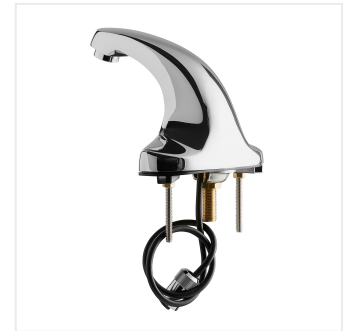

Waterloo 6" Deck-Mounted Hands-Free Sensor Faucet with 3 5/8" Cast Spout

#750EFDM

Item #: 750EFDM Qty: _____

Project: _____

Approval: _____ Date: _____

Features

- 3 5/8" cast spout, 2.2 GPM flow rate
- 6" deck-mounted base with mounting studs on 4" centers, (1) 18" stainless steel supply line to connect
- Below-deck manual mixing valve, (2) 18" stainless steel supply lines, 1/2" NPSM female x 3/8" female
- Solid chrome-plated brass construction for long life
- Includes AC adapter and control module, can operate on batteries

Certifications

 1-15P
  ADA Compliant
  3/8" Water Connection

 CSA, US and Canada

Technical Data

Spout Length	3 5/8 Inches
Faucet Height	4 7/8 Inches
Battery Type	AA
Faucet Centers	4 Inches
Finish	Chrome
Flow Rate	2.2 GPM
Material	Brass
Mounting Holes Required	3 Mounting Holes
Mounting Style	Deck Mounted
Plug Type	NEMA 1-15P

Plan View

Notes & Details

This Waterloo deck mounted hands-free sensor faucet is the perfect solution when you need a dependable water fixture for your facility's restrooms and hand-washing areas! It features a 3 5/8" long cast spout, with a chrome-plated finish and a 6" wide base to provide a contemporary and refined look wherever it's installed.

This unit has an infrared proximity sensor with a 30 second timeout feature and an adjustable sensor range of 2-21 cm. Because a sensor activates the water flow, it has several advantages over a traditional handle-style faucet. It is hands-free, which reduces the opportunity for germs to spread, and it also prevents the faucet from running when it's not needed, which helps to cut down on your water bill.