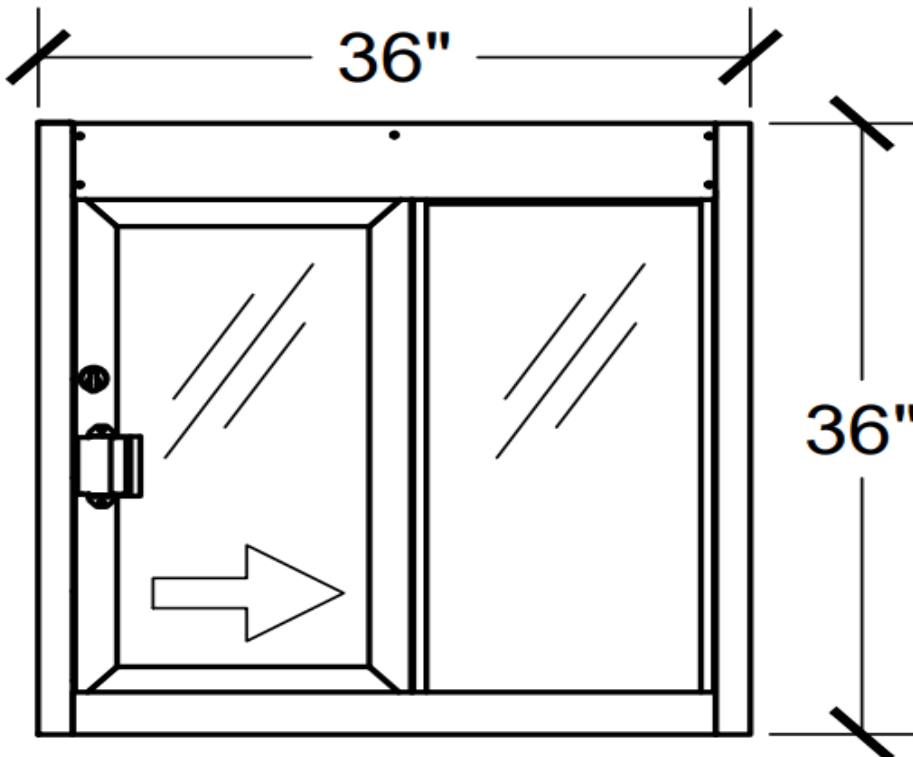

SC-3021 Service Opening: 11"W x 16-3/8"H

SC-3030 Service Opening: 14-1/2"W x 29"H

OPTIONAL FEATURES

- Custom finish and colors available to suit every project
- Custom sizes to suit retrofits and service opening size requirements
- Available with stainless steel shelf or integrated base
- Heated and non-heated air curtains available with optional microswitch to enhance air quality control, temperature regulation, and energy efficiency.

← SMALL SERVICE OPENING FOR COMPLIANCE WITH LOCAL BYLAWS AND CALIFORNIA RETAIL FOOD CODE

← LARGE SILL LIP TO PROTECT FROM FORCED ENTRY AND WATER INFILTRATION

SC-3021

SIZE: 30"W X 21-1/2"H

FRONT INTERIOR VIEW

SIDE VIEW

SC-3030

SIZE: 36"W X 36"H

FRONT INTERIOR VIEW

SIDE VIEW

ALL QUIKSERV PRODUCTS ARE SHIPPED FULLY-ASSEMBLED & READY TO INSTALL.