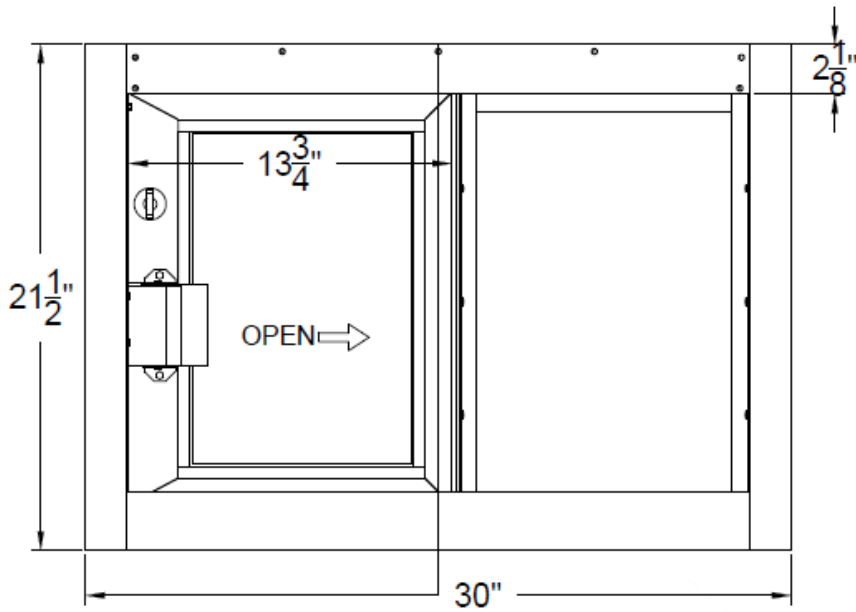

SC-3021 Service Opening: 11"W x 16-3/8"H

SC-3030 Service Opening: 14-1/2"W x 29"H

OPTIONAL FEATURES

- Custom finish and colors available to suit every project
- Custom sizes to suit retrofits and service opening size requirements
- Available with stainless steel shelf or integrated base
- Heated and non-heated air curtains available with optional microswitch to enhance air quality control, temperature regulation, and energy efficiency.

← SMALL SERVICE OPENING FOR COMPLIANCE WITH LOCAL BYLAWS AND CALIFORNIA RETAIL FOOD CODE

← LARGE SILL LIP TO PROTECT FROM FORCED ENTRY AND WATER INFILTRATION

SC-3021

SIZE: 30"W X 21-1/2"H

FRONT INTERIOR VIEW

SIDE VIEW

SC-3030

SIZE: 36"W X 36"H

FRONT INTERIOR VIEW

SIDE VIEW

ALL QUIKSERV PRODUCTS ARE SHIPPED FULLY-ASSEMBLED & READY TO INSTALL.