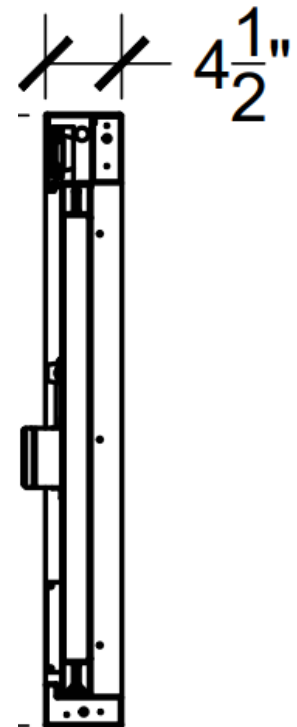

These window models are also compliant with the California Retail Food Code, providing a service opening that is less than the required 216 sq in without the use of an air curtain.

STANDARD FEATURES

- Dark bronze or clear anodized frame finish
- Window opens RIGHT to LEFT or LEFT to RIGHT from interior
- Industry proven Adams Rite thumbturn lock device for enhanced protection
- 1/4" Clear tempered safety glass
- Shipped fully-assembled and ready to install
- Select window models in stock and ready to ship
- Backed by limited one year warranty
- Heavy duty construction

SC-3021 Service Opening: 11"W x 16-3/8"H

SC-3030 Service Opening: 14-1/2"W x 29"H

OPTIONAL FEATURES

- Custom finish and colors available to suit every project
- Custom sizes to suit retrofits and service opening size requirements
- Available with stainless steel shelf or integrated base
- Heated and non-heated air curtains available with optional microswitch to enhance air quality control, temperature regulation, and energy efficiency.

← SMALL SERVICE OPENING FOR COMPLIANCE WITH LOCAL BYLAWS AND CALIFORNIA RETAIL FOOD CODE

← LARGE SILL LIP TO PROTECT FROM FORCED ENTRY AND WATER INFILTRATION

SC-3021

SIZE: 30"W X 21-1/2"H

FRONT INTERIOR VIEW

SIDE VIEW

SC-3030

SIZE: 36"W X 36"H

FRONT INTERIOR VIEW

SIDE VIEW

ALL QUIKSERV PRODUCTS ARE SHIPPED FULLY-ASSEMBLED & READY TO INSTALL.