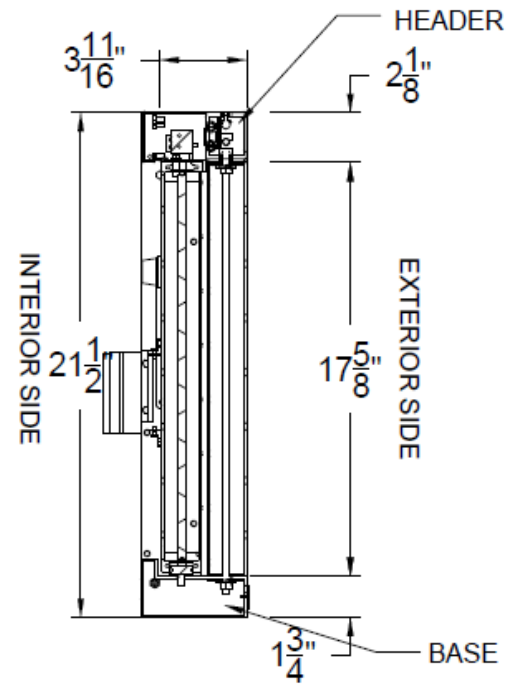

SC-3021 Service Opening: 11"W x 16-3/8"H

SC-3030 Service Opening: 14-1/2"W x 29"H

OPTIONAL FEATURES

- Custom finish and colors available to suit every project
- Custom sizes to suit retrofits and service opening size requirements
- Available with stainless steel shelf or integrated base
- Heated and non-heated air curtains available with optional microswitch to enhance air quality control, temperature regulation, and energy efficiency.

← SMALL SERVICE OPENING FOR COMPLIANCE WITH LOCAL BYLAWS AND CALIFORNIA RETAIL FOOD CODE

← LARGE SILL LIP TO PROTECT FROM FORCED ENTRY AND WATER INFILTRATION

SC-3021

SIZE: 30"W X 21-1/2"H

FRONT INTERIOR VIEW

SIDE VIEW

SC-3030

SIZE: 36"W X 36"H

FRONT INTERIOR VIEW

SIDE VIEW

ALL QUIKSERV PRODUCTS ARE SHIPPED FULLY-ASSEMBLED & READY TO INSTALL.