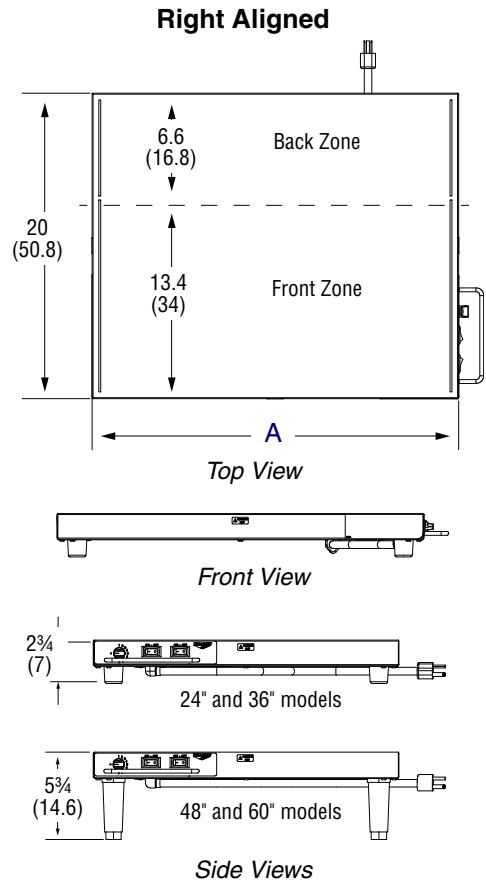

## DIMENSIONS

## SPECIFICATIONS

Item	Alignment	(A) Length	Voltage	Watts	Amps	Plug	Shipping Dimensions IN (CM)	Shipping Weight LB (KG)
7277024	Left	24 (61)	120	350	2.9	5-15P	26 1/2 x 30 1/4 x 5 (67.3 x 76.8 x 12.7)	23.4 (10.6)
7277036	Left	36 (91.4)	120	535	4.5	5-15P	26 1/2 x 41 3/4 x 5 (67.3 x 106 x 12.7)	32.8 (14.9)
7277048	Left	48 (121.9)	120	720	6.0	5-15P	26 1/2 x 54 x 5 (67.3 x 137.2 x 12.7)	46 (20.9)
7277060	Left	60 (152.4)	120	905	7.5	5-15P	26 1/2 x 65 3/4 x 5 (67.3 x 167 x 12.7)	55 (22.7)
7277124	Right	24 (61)	120	350	2.9	5-15P	26 1/2 x 30 1/4 x 5 (67.3 x 76.8 x 12.7)	23.4 (10.6)
7277136	Right	36 (91.4)	120	535	4.5	5-15P	26 1/2 x 41 3/4 x 5 (67.3 x 106 x 12.7)	32.8 (14.9)
7277148	Right	48 (121.9)	120	720	6.0	5-15P	26 1/2 x 54 x 5 (67.3 x 137.2 x 12.7)	46 (20.9)
7277160	Right	60 (152.4)	120	905	7.5	5-15P	26 1/2 x 65 3/4 x 5 (67.3 x 167 x 12.7)	55 (22.7)