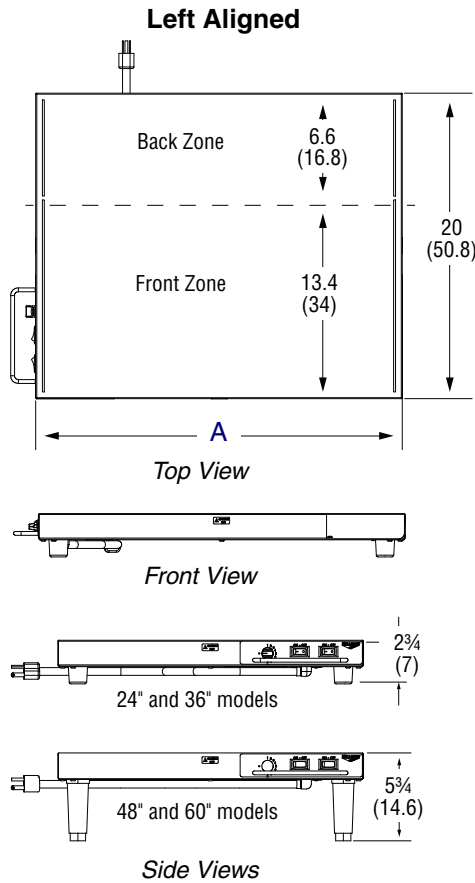

## DIMENSIONS

## SPECIFICATIONS

Item	Alignment	(A) Length	Voltage	Watts	Amps	Plug	Shipping Dimensions IN (CM)	Shipping Weight LB (KG)
7277024	Left	24 (61)	120	350	2.9	5-15P	26 1/2 x 30 1/4 x 5 (67.3 x 76.8 x 12.7)	23.4 (10.6)
7277036	Left	36 (91.4)	120	535	4.5	5-15P	26 1/2 x 41 3/4 x 5 (67.3 x 106 x 12.7)	32.8 (14.9)
7277048	Left	48 (121.9)	120	720	6.0	5-15P	26 1/2 x 54 x 5 (67.3 x 137.2 x 12.7)	46 (20.9)
7277060	Left	60 (152.4)	120	905	7.5	5-15P	26 1/2 x 65 3/4 x 5 (67.3 x 167 x 12.7)	55 (22.7)
7277124	Right	24 (61)	120	350	2.9	5-15P	26 1/2 x 30 1/4 x 5 (67.3 x 76.8 x 12.7)	23.4 (10.6)
7277136	Right	36 (91.4)	120	535	4.5	5-15P	26 1/2 x 41 3/4 x 5 (67.3 x 106 x 12.7)	32.8 (14.9)
7277148	Right	48 (121.9)	120	720	6.0	5-15P	26 1/2 x 54 x 5 (67.3 x 137.2 x 12.7)	46 (20.9)
7277160	Right	60 (152.4)	120	905	7.5	5-15P	26 1/2 x 65 3/4 x 5 (67.3 x 167 x 12.7)	55 (22.7)