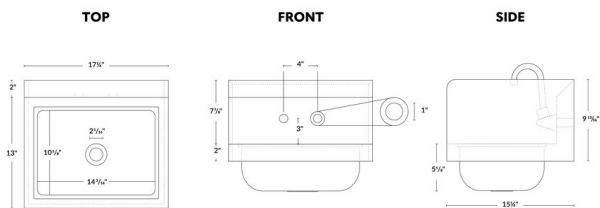

Technical Data

Bowl Left to Right	14 Inches
Color	Silver
Drain Outlet Size	1 1/2 Inches
Faucet Centers	4 Inches
Features	NSF Certified
Flow Rate	1.2 GPM
Gauge	20 Gauge
Included	Faucet
Installation Type	Wall Mounted
Material	Stainless Steel
Number of Compartments	1 Compartment
Number of Drainboards	None
Number of Faucets	1 Faucets
Spout Type	Gooseneck
Stainless Steel Type	Type 304
Type	Hand Sinks Wall Mount Sinks
Water Inlet Size	1/2 Inches

Technical Drawing

⚠ WARNING: This product can expose you to chemicals including lead, which are known to the State of California to cause cancer and birth defects or other reproductive harm. For more information, go to www.p65warnings.ca.gov.