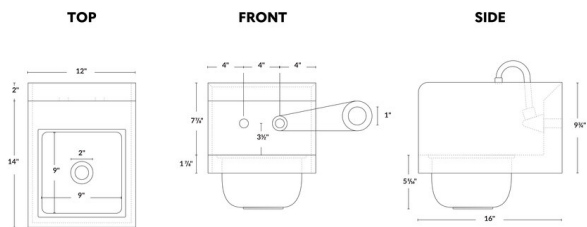

Technical Data

Bowl Left to Right	9 Inches
Color	Silver
Drain Outlet Size	1 1/2 Inches
Faucet Centers	4 Inches
Features	NSF Certified Side Splashes
Flow Rate	1.2 GPM
Gauge	20 Gauge
Included	Faucet
Installation Type	Wall Mounted
Material	Stainless Steel
Number of Compartments	1 Compartment
Number of Drainboards	None
Number of Faucets	1 Faucets
Spout Type	Gooseneck
Stainless Steel Type	Type 304
Type	Hand Sinks Wall Mount Sinks
Water Inlet Size	1/2 Inches

Technical Drawing

⚠ WARNING: This product can expose you to chemicals including lead, which are known to the State of California to cause cancer and birth defects or other reproductive harm. For more information, go to www.p65warnings.ca.gov.