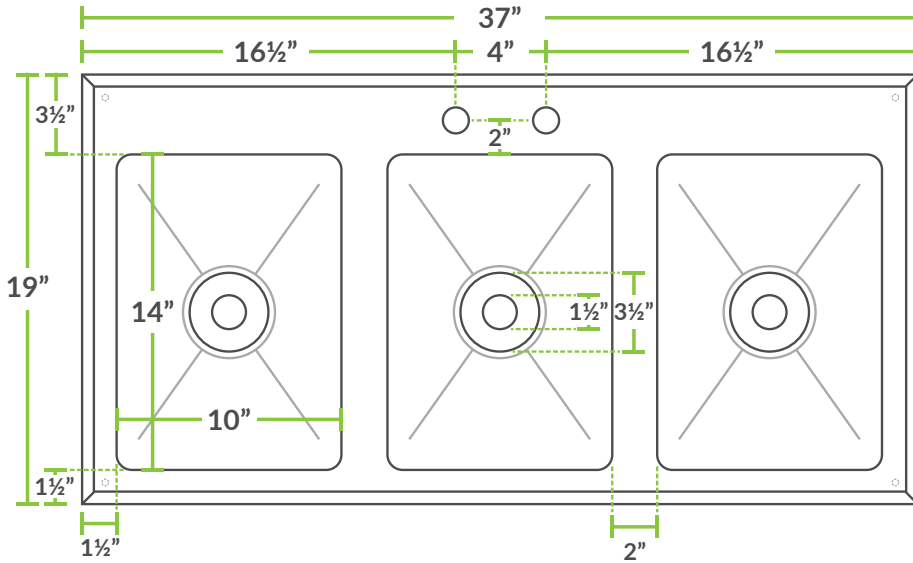

16-GAUGE STAINLESS STEEL
DROP-IN SINK
WITH (I) 10" SWING SPOUT FAUCET

TOP

FRONT

SIDE