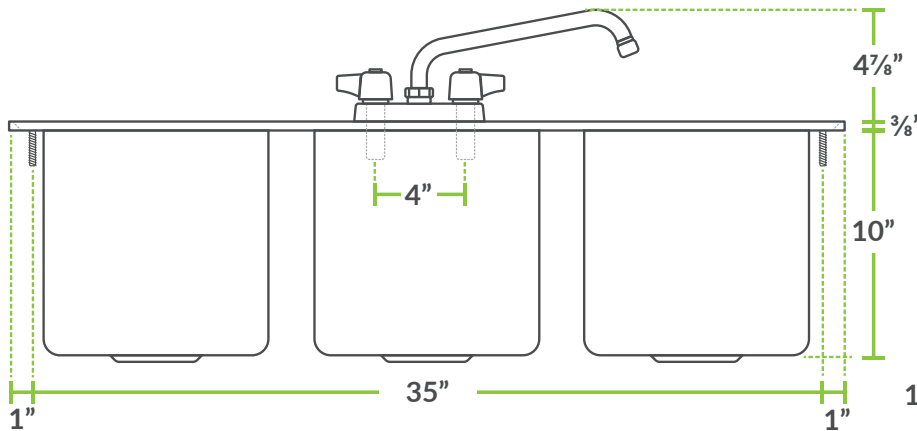

16-GAUGE STAINLESS STEEL
DROP-IN SINK
WITH (I) 10" SWING SPOUT FAUCET

TOP

FRONT

SIDE