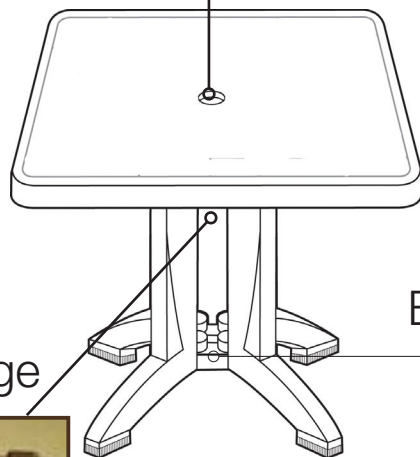

Atlanta 32" & 36" Sq. Pedestal Tables

Spare Parts

Umbrella Plug USSP0027 to USSP0032

Hardware Kit & Brackets -
USSP0017 and USSP0018