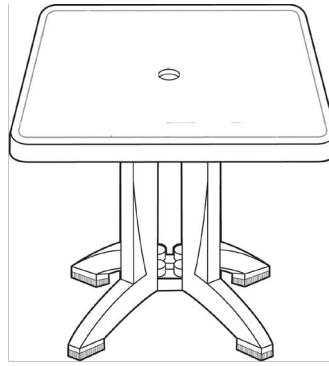

View Product

Height:	28.6"
Width:	32" or 36"
Length:	32" or 36"
Unit Weight:	34.2 & 49.5 lbs

## Product Specifications

Product Description	Reference Number	Color	UPC Code 014306	Pack Weight Each (lbs.)	Master Pack	Master Pack Volume (cu. ft)
Atlanta 32" Square Pedestal Tables	UT370004	White	936802	37.50	1	5.26
	UT370038	Granite Decor	936789	37.50	1	5.26
	UT370720	Shiplap Decor	936796	37.50	1	5.26
	UT370742	AgedOak	951164	37.50	1	5.26
	UT370816	Arizona	951171	37.50	1	5.26
	UT370815	Almeria	951188	37.50	1	5.26
Atlanta 36" Square Pedestal Tables	UT375004	White	936857	46.30	1	6.74
	UT375720	Shiplap	936840	46.30	1	6.74
	UT380742	AgedOak	951195	46.30	1	6.74
	UT380816	Arizona	951232	46.30	1	6.74
	UT380815	Almeria	951218	46.30	1	6.74

## Features & Benefits Warranty: 2 Yrs.

- Large 4-prong pedestal base for stability.
- Base is constructed of 100% prime resin.
- Umbrella hole with cap to fit any Grosfillex® umbrella with a 1 ½" pole.
- Easy to clean with soap & water or a mild detergent.
- Table base will accommodate the Grosfillex® resin umbrella base with filling cap.