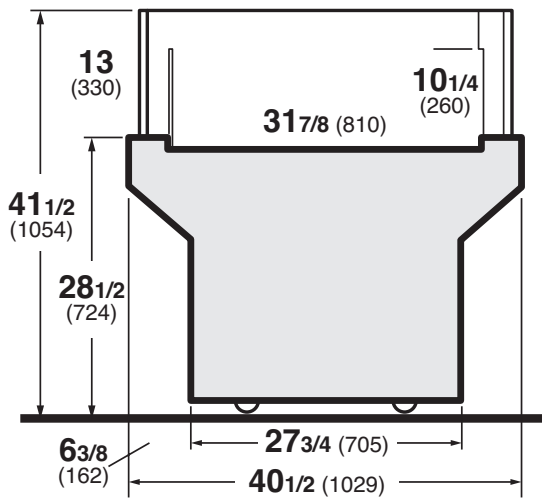

Options

- Crystal Clear Plexiglass Upper Display
- 3/4" Bumper – Slim, Square, Stainless Tube
- Recessed Locking Casters
- Leveler Legs
- 4" Riser Accessory
- Movable Internal Dividers

AIA #

Hussmann Corporation

12999 St. Charles Rock Rd.
Bridgeton, MO 63044-2483
Ph: 800.592.2060
www.hussmann.com

SIM4AA

Self-Service Island Mobile 4-Sided Viewable / Accessible Display

Section view

Plan view

#AIA

Model	L	D	H	Discharge Air	Intake /Exhaust	Ref.	Volts	Run Amps	Noise	Cord Length	Weight	Defrost
SIM4AA	53-5/8" (1362)	40-1/2" (1029)	41-1/2" (1054)	21°-28°F	Front /Back	R290	120V	7.3	63db	8'	432 lb (196kg)	Off Time