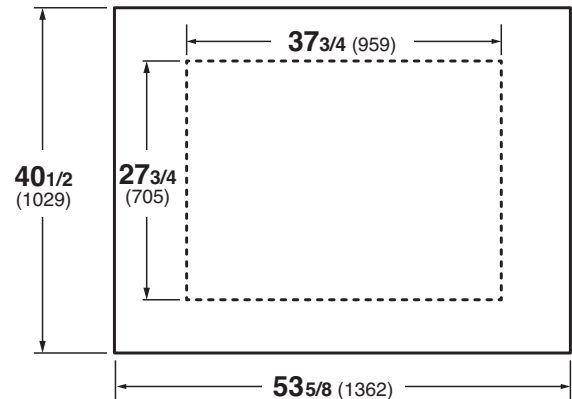

Options

- Crystal Clear Plexiglass Upper Display
- 3/4" Bumper – Slim, Square, Stainless Tube
- Recessed Locking Casters
- Leveler Legs
- 4" Riser Accessory
- Movable Internal Dividers

AIA #

Hussmann Corporation

12999 St. Charles Rock Rd.
Bridgeton, MO 63044-2483
Ph: 800.592.2060
www.hussmann.com

SIM4AA

Self-Service Island Mobile 4-Sided Viewable / Accessible Display

Section view

Plan view

#AIA

Model	L	D	H	Discharge Air	Intake /Exhaust	Ref.	Volts	Run Amps	Noise	Cord Length	Weight	Defrost
SIM4AA	53-5/8" (1362)	40-1/2" (1029)	41-1/2" (1054)	21°-28°F	Front /Back	R290	120V	7.3	63db	8'	432 lb (196kg)	Off Time