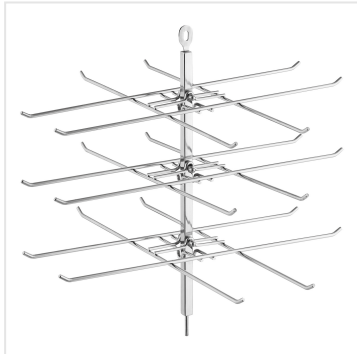

## ServIt 423PDW18PR 20" Pretzel Rack for Pizza / Pretzel Warmers

#423PDW18PR

### FEATURES

- 20" diameter
- Perfect for merchandising soft pretzels
- Designed to fit ServIt 18" pizza / pretzel warmers
- Chrome-plated construction

### TECHNICAL DATA

Width	20 Inches
Depth	20 Inches
Height	18 1/2 Inches
Color	Silver
Material	Chrome-Plated Metal
Type	Shelves and Racks
Usage	Pizza / Pretzel Warmers

## Notes & Details

Replace a broken pretzel rack or upgrade your pizza warmer with the option to serve soft pretzels by choosing this ServIt 423PDW18PR pretzel rack. It's made of durable chrome-plated metal and is designed to fit ServIt 18" pizza / pretzel warmers. Made with angled prongs, this rack is perfect for holding traditionally-shaped pretzels.