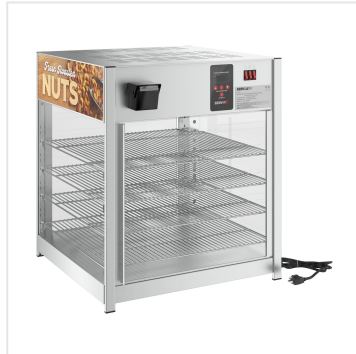

ServIt 18" Roasted Nuts Self-Service Countertop Display Warmer with 4 Shelves

#423PDW18D2SRN

FEATURES

- Includes 4 chrome plated shelves for a wide variety of hot foods
- LED lights and 3-sided backlit decals provide elegant merchandising
- Dual door design for self-serve applications
- Includes a water pan for passive humidity control to prevent dryness
- Temperature range of 86-194 degrees Fahrenheit; 120V, 800W

TECHNICAL DATA

Width	23 1/2 Inches
Depth	25 1/4 Inches
Height	27 1/2 Inches
Rack Width	21 1/2 Inches
Rack Depth	22 Inches
Phase	1 Phase
Voltage	120 Volts
Wattage	1700 Watts
Access Type	Doors
Control Type	Digital

CERTIFICATIONS

NEMA 5-15P

TECHNICAL DATA

Color	Clear Silver
Door Type	Clear
Features	Controlled Humidity Lighted Interior
Installation Type	Countertop
Material	Chrome-Plated Metal
Number of Doors	2 Doors
Number of Shelves	4 Shelves
Power Type	Electric
Service Type	Self Service
Temperature Range	86 - 194 Degrees F
Temperature Settings	Adjustable

Notes & Details

Keep your roasted nuts and other packaged snacks hot, fresh, and ready to enjoy by choosing this ServIt 18" roasted nuts self-service countertop display warmer with 4 shelves! Add this unit to your pizza shop, kiosk, convenience store, concession stand, movie theater, or food truck to hold freshly roasted nuts and other hot foods and show them off to your customers. This countertop warmer offers four chrome-plated shelves that can hold pizzas up to 18" or any other hot grab-and-go food. When this warmer is installed on your counter, it will draw in customers with bright LED lighting and backlit decals on three sides of the unit. It has four glass sides so customers can see your delicious snacks from any angle, and the double glass doors allow simple loading or unloading from the front or back. This makes the warmer great for self-serve applications as employees can load the warmer from one side and customers can serve themselves from the other!