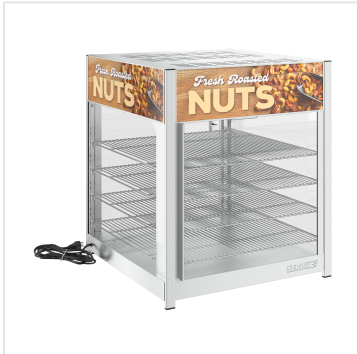

CERTIFICATIONS

NEMA 5-15P