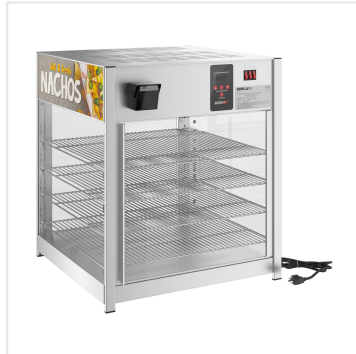

ServIt 18" Nacho Self-Service Countertop Display Warmer with 4 Shelves

#423PDW18D2SNC

FEATURES

- Includes 4 chrome plated shelves for a wide variety of hot foods
- LED lights and 3-sided backlit decals provide elegant merchandising
- Dual door design for self-serve applications
- Includes a water pan for passive humidity control to prevent dryness
- Temperature range of 86-194 degrees Fahrenheit; 120V, 800W

TECHNICAL DATA

Width	23 1/2 Inches
Depth	25 1/4 Inches
Height	27 1/2 Inches
Rack Width	21 1/2 Inches
Rack Depth	22 Inches
Phase	1 Phase
Voltage	120 Volts
Wattage	1700 Watts
Access Type	Doors
Control Type	Digital

CERTIFICATIONS

NEMA 5-15P

TECHNICAL DATA

Color	Clear Silver
Door Type	Clear
Features	Controlled Humidity Lighted Interior
Installation Type	Countertop
Material	Chrome-Plated Metal
Number of Doors	2 Doors
Number of Shelves	4 Shelves
Power Type	Electric
Service Type	Self Service
Temperature Range	86 - 194 Degrees F
Temperature Settings	Adjustable

Notes & Details

Keep your nachos and other packaged snacks hot, fresh, and ready to enjoy by choosing this ServIt 18" nacho self-service countertop display warmer with 4 shelves! Add this unit to your pizza shop, kiosk, convenience store, concession stand, movie theater, or food truck to hold freshly made nachos and other hot foods and show them off to your customers. This countertop warmer offers four chrome-plated shelves that can hold pizzas up to 18" or any other hot grab-and-go food. When this warmer is installed on your counter, it will draw in customers with bright LED lighting and backlit decals on three sides of the unit. It has four glass sides so customers can see your delicious snacks from any angle, and the double glass doors allow simple loading or unloading from the front or back. This makes the warmer great for self-serve applications as employees can load the warmer from one side and customers can serve themselves from the other!