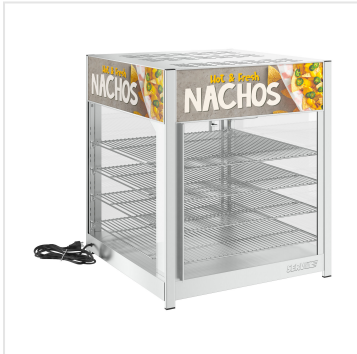

ServIt 18" Nacho Self-Service Countertop Display Warmer with 4 Shelves

#423PDW18D2SNC

FEATURES

- Includes 4 chrome plated shelves for a wide variety of hot foods
- LED lights and 3-sided backlit decals provide elegant merchandising
- Dual door design for self-serve applications
- Includes a water pan for passive humidity control to prevent dryness
- Temperature range of 86-194 degrees Fahrenheit; 120V, 800W

CERTIFICATIONS

NEMA 5-15P

TECHNICAL DATA

Color	Clear Silver
Door Type	Clear
Features	Controlled Humidity Lighted Interior
Installation Type	Countertop
Material	Chrome-Plated Metal
Number of Doors	2 Doors
Number of Shelves	4 Shelves
Power Type	Electric
Service Type	Self Service
Temperature Range	86 - 194 Degrees F
Temperature Settings	Adjustable

Notes & Details

Keep your nachos and other packaged snacks hot, fresh, and ready to enjoy by choosing this ServIt 18" nacho self-service countertop display warmer with 4 shelves! Add this unit to your pizza shop, kiosk, convenience store, concession stand, movie theater, or food truck to hold freshly made nachos and other hot foods and show them off to your customers. This countertop warmer offers four chrome-plated shelves that can hold pizzas up to 18" or any other hot grab-and-go food. When this warmer is installed on your counter, it will draw in customers with bright LED lighting and backlit decals on three sides of the unit. It has four glass sides so customers can see your delicious snacks from any angle, and the double glass doors allow simple loading or unloading from the front or back. This makes the warmer great for self-serve applications as employees can load the warmer from one side and customers can serve themselves from the other!