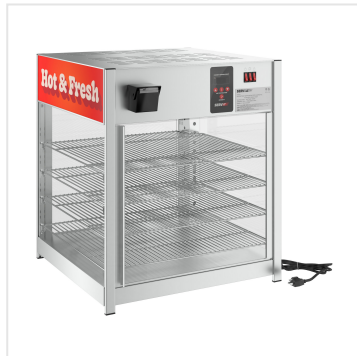

ServIt 18" Hot N' Fresh Self-Service Countertop Display Warmer with 4 Shelves

#423PDW18D2SHF

FEATURES

- Includes 4 chrome plated shelves for a wide variety of hot foods
- LED lights and 3-sided backlit decals provide elegant merchandising
- Dual door design for self-serve applications
- Includes a water pan for passive humidity control to prevent dryness
- Temperature range of 86-194 degrees Fahrenheit; 120V, 800W

TECHNICAL DATA

Width	23 1/2 Inches
Depth	25 1/4 Inches
Height	27 1/2 Inches
Rack Width	21 1/2 Inches
Rack Depth	22 Inches
Phase	1 Phase
Voltage	120 Volts
Wattage	1700 Watts
Access Type	Doors
Control Type	Digital

CERTIFICATIONS

NEMA 5-15P

TECHNICAL DATA

Color	Clear Silver
Door Type	Clear
Features	Controlled Humidity Lighted Interior
Installation Type	Countertop
Material	Chrome-Plated Metal
Number of Doors	2 Doors
Number of Shelves	4 Shelves
Power Type	Electric
Service Type	Self Service
Temperature Range	86 - 194 Degrees F
Temperature Settings	Adjustable

Notes & Details

Keep your packaged sandwiches, hot dogs, or snacks hot, fresh, and ready to enjoy by choosing this ServIt 18" Hot N' Fresh self-service countertop display warmer with 4 shelves! Add this unit to your pizza shop, kiosk, convenience store, concession stand, movie theater, or food truck to hold freshly made wrapped sandwiches or other hot foods and show them off to your customers. This countertop warmer offers four chrome-plated shelves that can hold pizzas up to 18" or any other hot grab-and-go food. When this warmer is installed on your counter, it will draw in customers with bright LED lighting and backlit decals on three sides of the unit. It has four glass sides so customers can see your delicious snacks from any angle, and the double glass doors allow simple loading or unloading from the front or back. This makes the warmer great for self-serve applications as employees can load the warmer from one side and customers can serve themselves from the other!