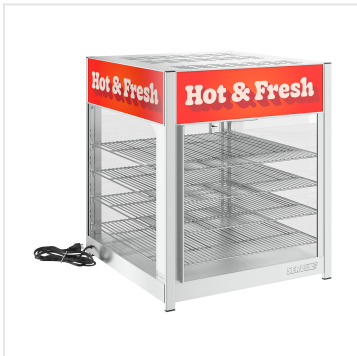

CERTIFICATIONS

NEMA 5-15P