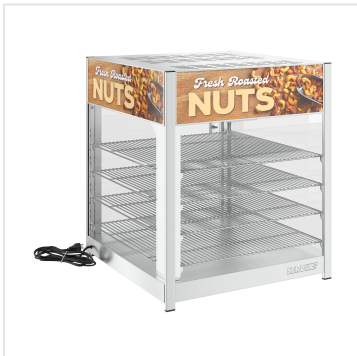

CERTIFICATIONS

NEMA 5-15P