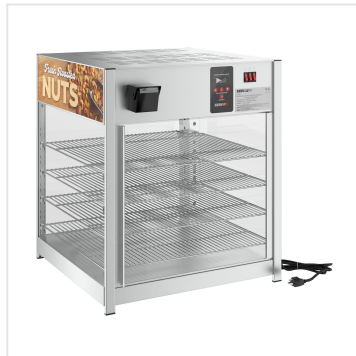

ServIt 18" Roasted Nuts Full-Service Countertop Display Warmer with 4 Shelves

#423PDW18D1SRN

FEATURES

- Includes 4 chrome plated shelves for a wide variety of hot foods
- LED lights and 3-sided backlit decals provide elegant merchandising
- Single door design for full service applications
- Includes a water pan for passive humidity control to prevent dryness
- Temperature range of 86-194 degrees Fahrenheit; 120V, 800W

TECHNICAL DATA

Width	23 1/2 Inches
Depth	25 1/4 Inches
Height	27 1/2 Inches
Rack Width	21 1/2 Inches
Rack Depth	22 Inches
Phase	1 Phase
Voltage	120 Volts
Wattage	1700 Watts
Access Type	Doors
Control Type	Digital

CERTIFICATIONS

NEMA 5-15P

TECHNICAL DATA

Color	Clear Silver
Door Type	Clear
Features	Controlled Humidity Lighted Interior
Installation Type	Countertop
Material	Chrome-Plated Metal
Number of Doors	1 Doors
Number of Shelves	4 Shelves
Power Type	Electric
Service Type	Full Service
Temperature Range	86 - 194 Degrees F
Temperature Settings	Adjustable

Notes & Details

Keep your roasted nuts and other packaged snacks hot, fresh, and ready to enjoy by choosing this ServIt 18" roasted nuts full-service countertop display warmer with 4 shelves! Add this unit to your pizza shop, kiosk, convenience store, concession stand, movie theater, or food truck to hold freshly roasted nuts and other hot foods and show them off to your customers. This countertop warmer offers four chrome-plated shelves that can hold pizzas up to 18" or any other hot grab-and-go food. When this warmer is installed on your counter, it will draw in customers with bright LED lighting and backlit decals on three sides of the unit. It has four glass sides so customers can see your delicious snacks from any angle, and the single glass door allows simple loading or unloading.