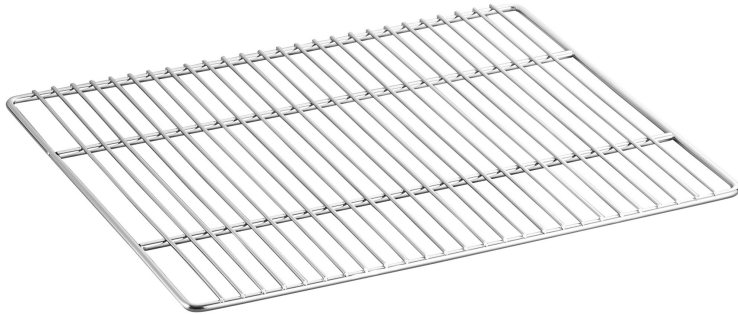

ServIt 423PDW12SV 16 3/4" x 13 1/2" Stationary Rack for Pizza / Pretzel Warmers

#423PDW12SV

FEATURES

- Perfect for displaying pizzas and hot pretzels
- Fits ServIt 12" pizza / pretzel warmers
- Durable chrome-plated design for lasting use

TECHNICAL DATA

Width	16 3/4 Inches
Depth	13 1/2 Inches
Color	Silver
Material	Chrome-Plated Metal
Type	Shelves and Racks
Usage	Pizza / Pretzel Warmers

Notes & Details

Replace a broken rack or increase the versatility of your pizza warmer by choosing this ServIt 423PDW12SV stationary rack! This rack features a square design that is great for holding and displaying pizzas up to 12", wrapped breakfast sandwiches, or hot grab-and-go snacks. It is made of durable chrome-plated metal.