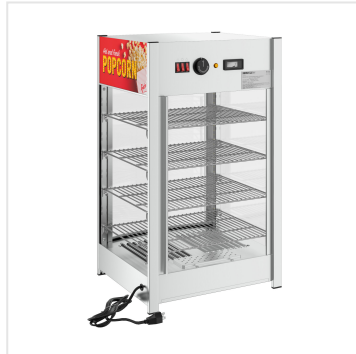

ServIt 12" Popcorn Self-Service Countertop Display Warmer with 4 Shelves

#423PDW12D2SPC

FEATURES

- Includes 4 chrome plated shelves for a wide variety of hot foods
- LED lights and 3-sided backlit decals provide elegant merchandising
- Dual door design for self-serve applications
- Includes a water pan for passive humidity control to prevent dryness
- Temperature range of 86-194 degrees Fahrenheit; 120V, 800W

TECHNICAL DATA

Width	18 Inches
Depth	17 Inches
Height	31 Inches
Rack Width	16 3/4 Inches
Rack Depth	13 1/2 Inches
Phase	1 Phase
Voltage	120 Volts
Wattage	800 Watts
Access Type	Doors
Control Type	Thermostatic

CERTIFICATIONS

NEMA 5-15P

TECHNICAL DATA

Color	Clear Silver
Door Type	Clear
Features	Controlled Humidity Lighted Interior
Installation Type	Countertop
Material	Chrome-Plated Metal
Number of Doors	2 Doors
Number of Shelves	4 Shelves
Power Type	Electric
Service Type	Self Service
Temperature Range	86 - 194 Degrees F
Temperature Settings	Adjustable

Notes & Details

Keep your popcorn and other packaged snacks hot, fresh, and ready to enjoy by choosing this ServIt 12" popcorn self-service countertop display warmer with 4 shelves! Add this unit to your pizza shop, kiosk, convenience store, concession stand, movie theater, or food truck to hold freshly made popcorn and other hot foods and show them off to your customers. This countertop warmer offers four chrome-plated shelves that can hold pizzas up to 12" or any other hot grab-and-go food. When this warmer is installed on your counter, it will draw in customers with bright LED lighting and backlit decals on three sides of the unit. It has four glass sides so customers can see your delicious snacks from any angle, and the double glass doors allow simple loading or unloading from the front or back. This makes the warmer great for self-serve applications as employees can load the warmer from one side and customers can serve themselves from the other!