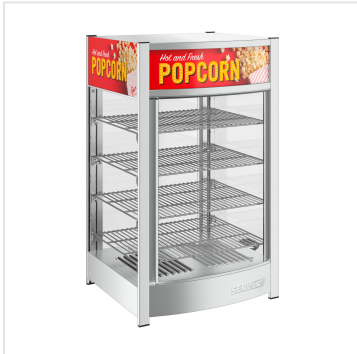

ServIt 12" Popcorn Self-Service Countertop Display Warmer with 4 Shelves

#423PDW12D2SPC

FEATURES

- Includes 4 chrome plated shelves for a wide variety of hot foods
- LED lights and 3-sided backlit decals provide elegant merchandising
- Dual door design for self-serve applications
- Includes a water pan for passive humidity control to prevent dryness
- Temperature range of 86-194 degrees Fahrenheit; 120V, 800W

TECHNICAL DATA

Width	18 Inches
Depth	17 Inches
Height	31 Inches
Rack Width	16 3/4 Inches
Rack Depth	13 1/2 Inches
Phase	1 Phase
Voltage	120 Volts
Wattage	800 Watts
Access Type	Doors
Control Type	Thermostatic

CERTIFICATIONS

NEMA 5-15P

TECHNICAL DATA

Color	Clear Silver
Door Type	Clear
Features	Controlled Humidity Lighted Interior
Installation Type	Countertop
Material	Chrome-Plated Metal
Number of Doors	2 Doors
Number of Shelves	4 Shelves
Power Type	Electric
Service Type	Self Service
Temperature Range	86 - 194 Degrees F
Temperature Settings	Adjustable

Notes & Details

Keep your popcorn and other packaged snacks hot, fresh, and ready to enjoy by choosing this ServIt 12" popcorn self-service countertop display warmer with 4 shelves! Add this unit to your pizza shop, kiosk, convenience store, concession stand, movie theater, or food truck to hold freshly made popcorn and other hot foods and show them off to your customers. This countertop warmer offers four chrome-plated shelves that can hold pizzas up to 12" or any other hot grab-and-go food. When this warmer is installed on your counter, it will draw in customers with bright LED lighting and backlit decals on three sides of the unit. It has four glass sides so customers can see your delicious snacks from any angle, and the double glass doors allow simple loading or unloading from the front or back. This makes the warmer great for self-serve applications as employees can load the warmer from one side and customers can serve themselves from the other!