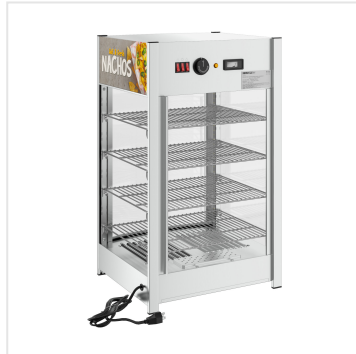

ServIt 12" Nacho Self-Service Countertop Display Warmer with 4 Shelves

#423PDW12D2SNC

FEATURES

- Includes 4 chrome plated shelves for a wide variety of hot foods
- LED lights and 3-sided backlit decals provide elegant merchandising
- Dual door design for self-serve applications
- Includes a water pan for passive humidity control to prevent dryness
- Temperature range of 86-194 degrees Fahrenheit; 120V, 800W

TECHNICAL DATA

Width	18 Inches
Depth	17 Inches
Height	31 Inches
Rack Width	16 3/4 Inches
Rack Depth	13 1/2 Inches
Phase	1 Phase
Voltage	120 Volts
Wattage	800 Watts
Access Type	Doors
Control Type	Thermostatic

CERTIFICATIONS

NEMA 5-15P

TECHNICAL DATA

Color	Clear Silver
Door Type	Clear
Features	Controlled Humidity Lighted Interior
Installation Type	Countertop
Material	Chrome-Plated Metal
Number of Doors	2 Doors
Number of Shelves	4 Shelves
Power Type	Electric
Service Type	Self Service
Temperature Range	86 - 194 Degrees F
Temperature Settings	Adjustable

Notes & Details

Keep your nachos and other packaged snacks hot, fresh, and ready to enjoy by choosing this ServIt 12" nacho self-service countertop display warmer with 4 shelves! Add this unit to your pizza shop, kiosk, convenience store, concession stand, movie theater, or food truck to hold freshly made nachos and other hot foods and show them off to your customers. This countertop warmer offers four chrome-plated shelves that can hold pizzas up to 12" or any other hot grab-and-go food. When this warmer is installed on your counter, it will draw in customers with bright LED lighting and backlit decals on three sides of the unit. It has four glass sides so customers can see your delicious snacks from any angle, and the double glass doors allow simple loading or unloading from the front or back. This makes the warmer great for self-serve applications as employees can load the warmer from one side and customers can serve themselves from the other!