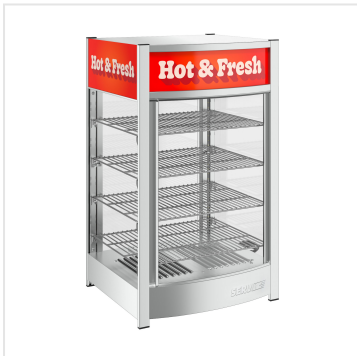

## ServIt 12" Hot N' Fresh Self-Service Countertop Display Warmer with 4 Shelves

#423PDW12D2SHF

### FEATURES

- Includes 4 chrome plated shelves for a wide variety of hot foods
- LED lights and 3-sided backlit decals provide elegant merchandising
- Dual door design for self-serve applications
- Includes a water pan for passive humidity control to prevent dryness
- Temperature range of 86-194 degrees Fahrenheit; 120V, 800W

### TECHNICAL DATA

Width	18 Inches
Depth	17 Inches
Height	31 Inches
Rack Width	16 3/4 Inches
Rack Depth	13 1/2 Inches
Phase	1 Phase
Voltage	120 Volts
Wattage	800 Watts
Access Type	Doors
Control Type	Thermostatic

## Notes & Details

Keep your packaged sandwiches, hot dogs, or snacks hot, fresh, and ready to enjoy by choosing this ServIt 12" Hot N' Fresh self-service countertop display warmer with 4 shelves! Add this unit to your pizza shop, kiosk, convenience store, concession stand, movie theater, or food truck to hold freshly made wrapped sandwiches or other hot foods and show them off to your customers. This countertop warmer offers four chrome-plated shelves that can hold pizzas up to 12" or any other hot grab-and-go food. When this warmer is installed on your counter, it will draw in customers with bright LED lighting and backlit decals on three sides of the unit. It has four glass sides so customers can see your delicious snacks from any angle, and the double glass doors allow simple loading or unloading from the front or back. This makes the warmer great for self-serve applications as employees can load the warmer from one side and customers can serve themselves from the other!