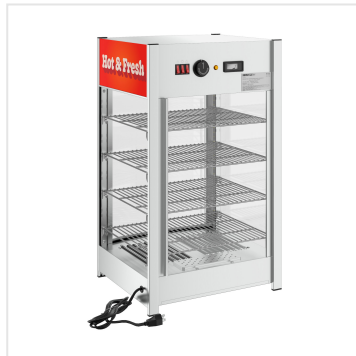

## ServIt 12" Hot N' Fresh Self-Service Countertop Display Warmer with 4 Shelves

#423PDW12D2SHF

### FEATURES

- Includes 4 chrome plated shelves for a wide variety of hot foods
- LED lights and 3-sided backlit decals provide elegant merchandising
- Dual door design for self-serve applications
- Includes a water pan for passive humidity control to prevent dryness
- Temperature range of 86-194 degrees Fahrenheit; 120V, 800W

### TECHNICAL DATA

Width	18 Inches
Depth	17 Inches
Height	31 Inches
Rack Width	16 3/4 Inches
Rack Depth	13 1/2 Inches
Phase	1 Phase
Voltage	120 Volts
Wattage	800 Watts
Access Type	Doors
Control Type	Thermostatic

## Notes & Details

Keep your packaged sandwiches, hot dogs, or snacks hot, fresh, and ready to enjoy by choosing this ServIt 12" Hot N' Fresh self-service countertop display warmer with 4 shelves! Add this unit to your pizza shop, kiosk, convenience store, concession stand, movie theater, or food truck to hold freshly made wrapped sandwiches or other hot foods and show them off to your customers. This countertop warmer offers four chrome-plated shelves that can hold pizzas up to 12" or any other hot grab-and-go food. When this warmer is installed on your counter, it will draw in customers with bright LED lighting and backlit decals on three sides of the unit. It has four glass sides so customers can see your delicious snacks from any angle, and the double glass doors allow simple loading or unloading from the front or back. This makes the warmer great for self-serve applications as employees can load the warmer from one side and customers can serve themselves from the other!